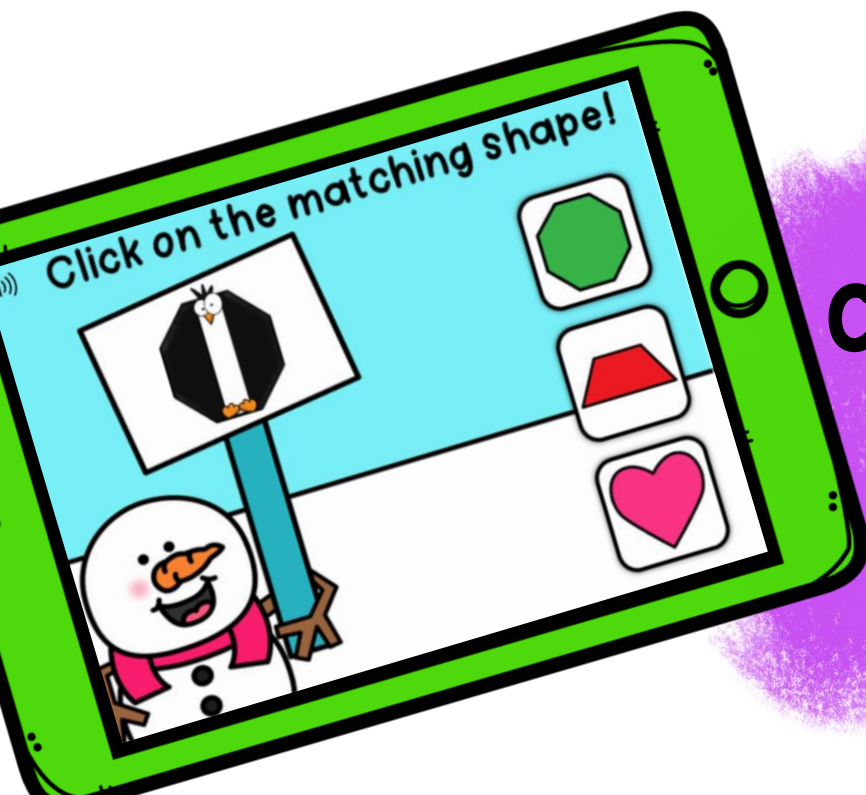

## Shape Matching Winter

Created by: Julie Davis

# What are BOOM CARDS???

- **Interactive and Self Checking**
- **Immediate Feedback**
- **Paperless Product**
- **Great for tablets, computers,  
and Smartboards**
- **Can be accessed by both  
a website and an app!**
- **A fun way to use  
technology!**

- You will receive 46 cards in this deck.
- On each card, look at the shape. Find and click on the matching shape on the side.
- Audio directions included.

**Click here for  
a playable  
preview!**