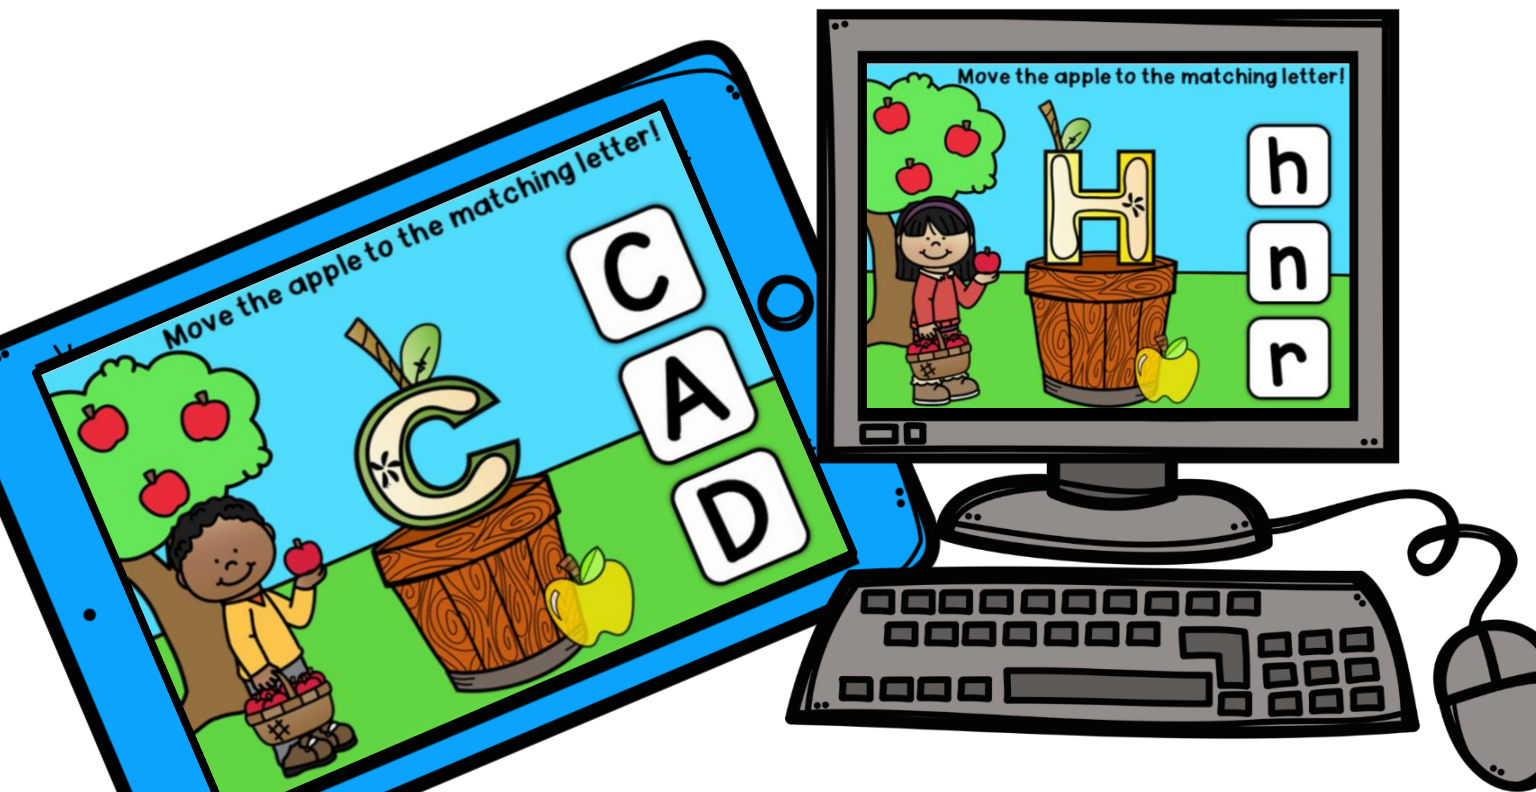

For use with

Google Classroom

Letter Matching

Fall

Created by: Julie Davis

Made for Google Classroom

- Google Classroom can be used in Kindergarten and 1st Grade too!
- These are great to use with younger students as they are learning Google Classroom.
- Perfect addition to your math centers!
- Fun and interactive games
- A fun way to use technology!

- You will receive 52 cards in this deck.
- On each card, look at the letter. Find and place the star on the matching letter on the side.

Thanks for downloading!!!

MESSAGE FROM SELLER

A big thanks for your interest and support in my store and products. I really hope you enjoy it! Feedback is greatly appreciated. If you have any questions or suggestions please feel free to email me at bigideasforlittlehands@yahoo.com