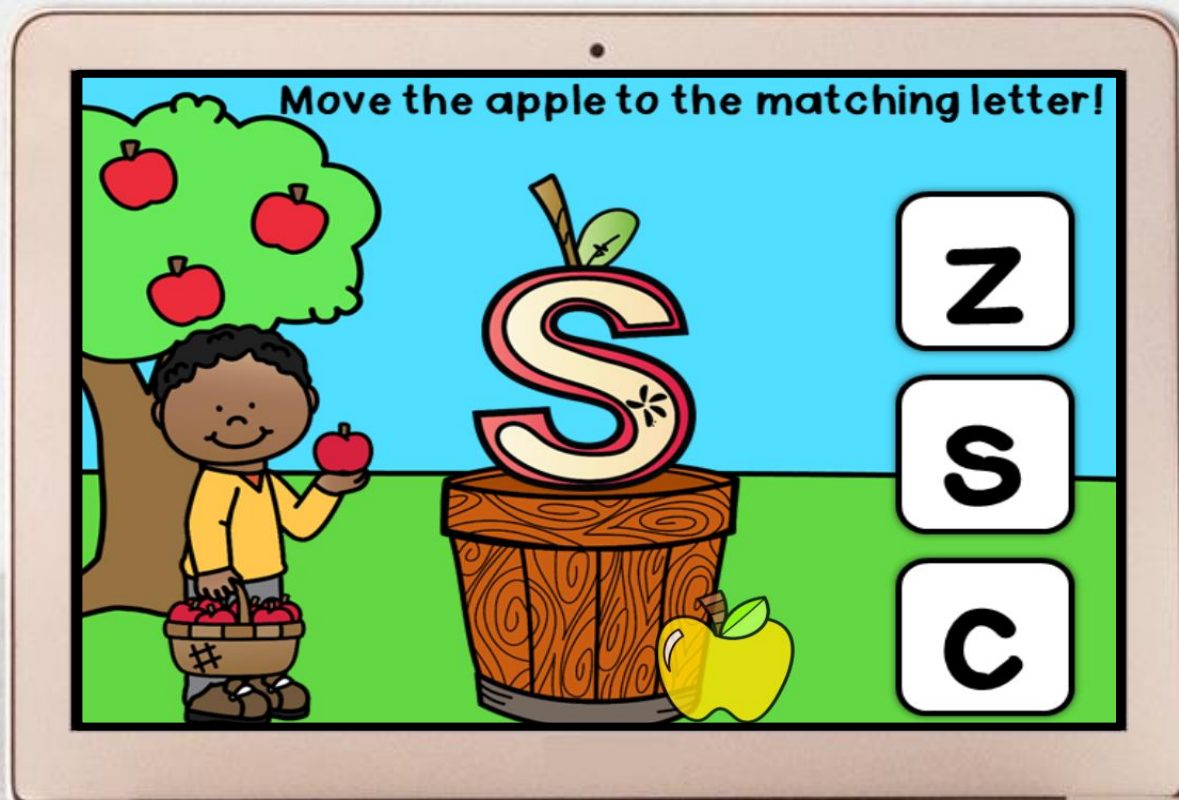

For use with

Google Classroom

Letter Matching

Fall

Created by: Julie Davis

Made for Google Classroom

- Google Classroom can be used in Kindergarten and 1st Grade too!
- These are great to use with younger students as they are learning Google Classroom.
- Perfect addition to your math centers!
- Fun and interactive games
- A fun way to use technology!

- You will receive 52 cards in this deck.
- On each card, look at the letter. Find and place the star on the matching letter on the side.

Thanks for downloading!!!

MESSAGE FROM SELLER

A big thanks for your interest and support in my store and products. I really hope you enjoy it! Feedback is greatly appreciated. If you have any questions or suggestions please feel free to email me at bigideasforlittlehands@yahoo.com