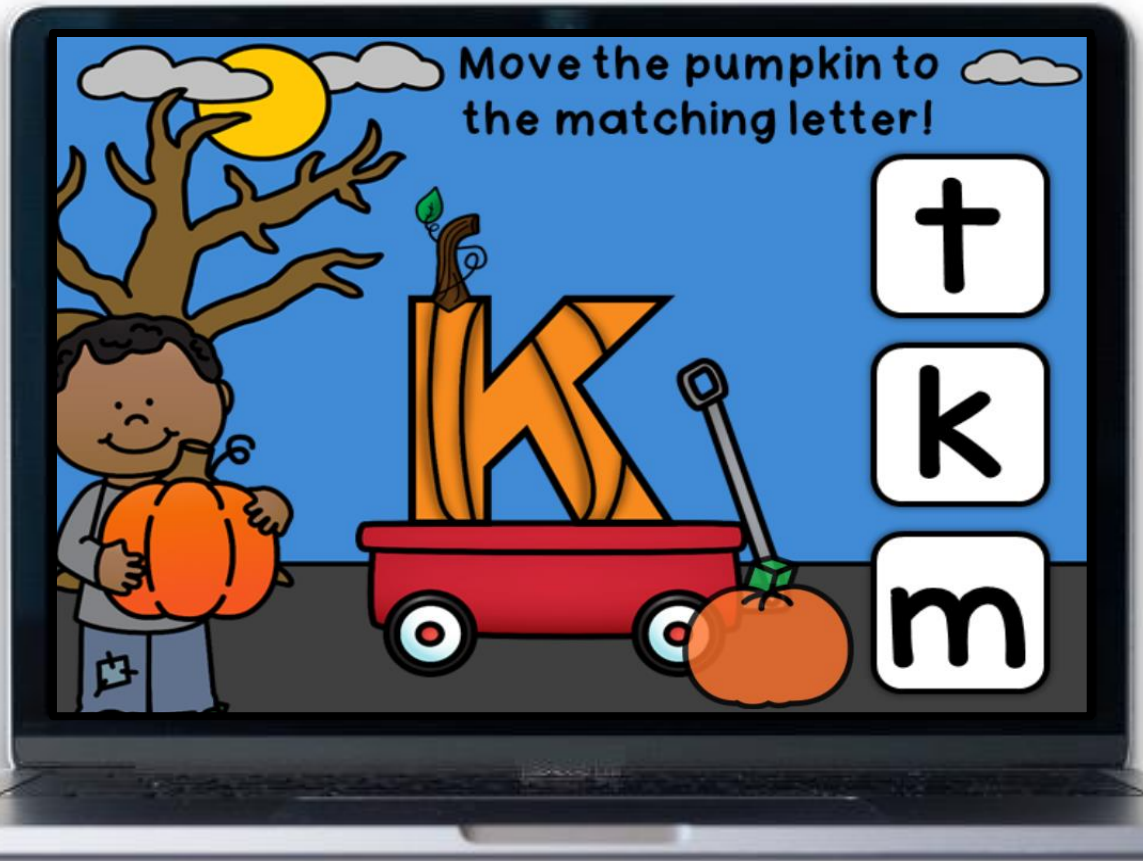

For use with

Google Classroom

Letter Matching

Halloween

Created by: Julie Davis

Made for Google Classroom

- Google Classroom can be used in Kindergarten and 1st Grade too!
- These are great to use with younger students as they are learning Google Classroom.
- Perfect addition to your math centers!
- Fun and interactive games
- A fun way to use technology!

- You will receive 52 cards in this deck.
- On each card, look at the letter. Find and place the star on the matching letter on the side.