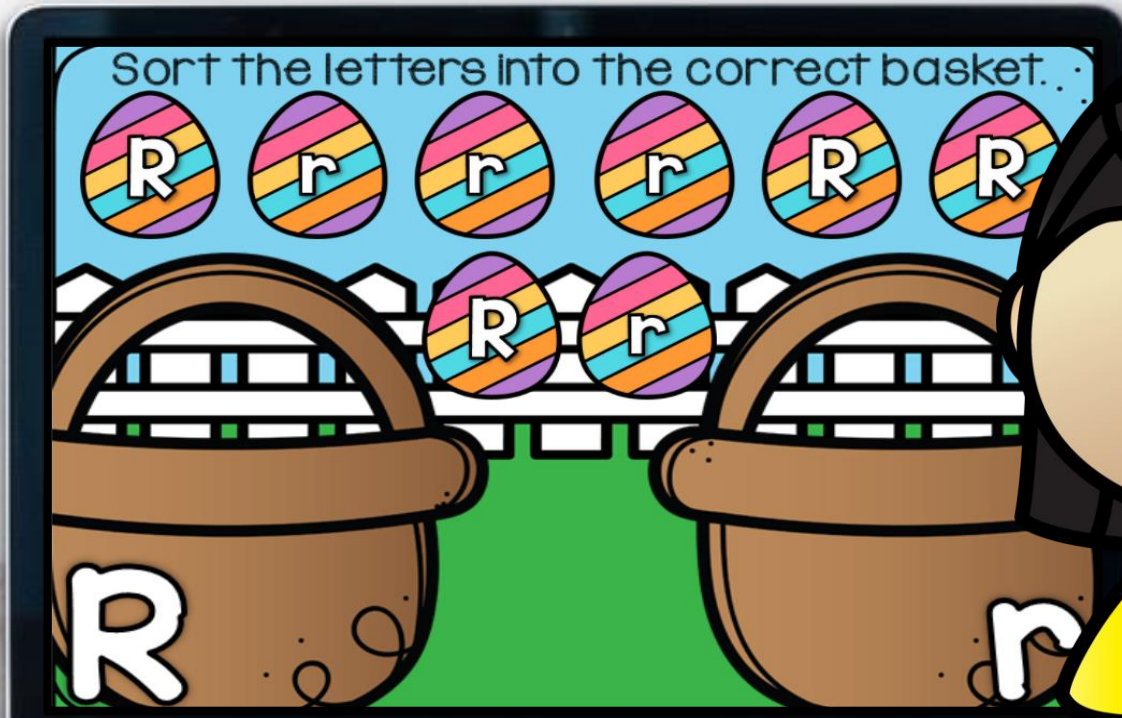

For use with
Google Classroom

Letter Sort

Easter

Made for Google Classroom

- Google Classroom can be used in Kindergarten and 1st Grade too!
- These are great to use with younger students as they are learning Google Classroom.
- Perfect addition to your math stations and centers!
- Fun and interactive games
- A fun way to use technology!

- You will receive 26 cards in this deck.
- On each card, look at the letters at the bottom and sort them into the correct capital or lowercase spot.