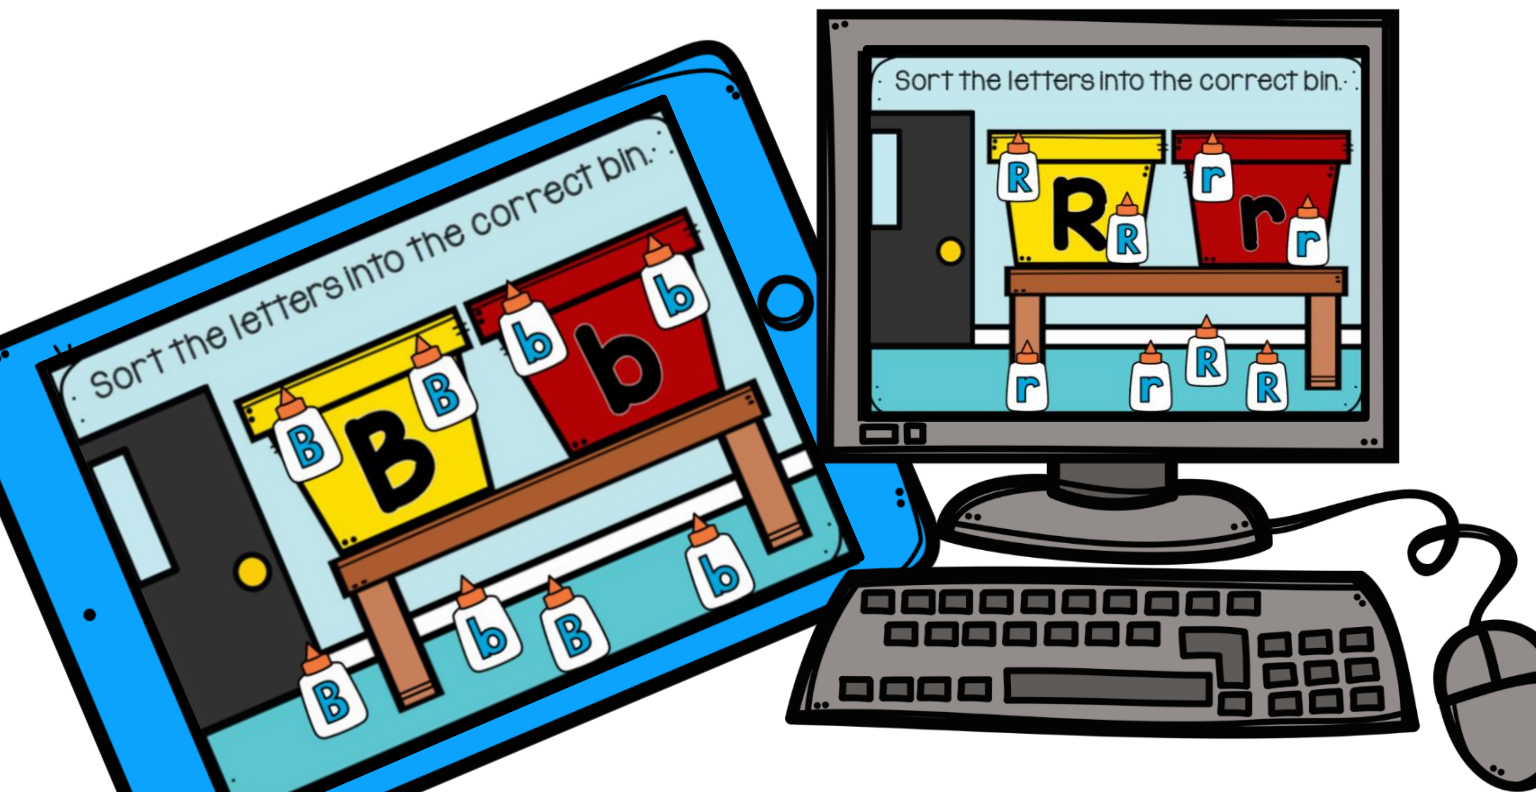

For use with
Google Classroom

Letter Sort

Back to School

Created by: Julie Davis

Made for Google Classroom

- Google Classroom can be used in Kindergarten and 1st Grade too!
- These are great to use with younger students as they are learning Google Classroom.
- Perfect addition to your math stations and centers!
- Fun and interactive games
- A fun way to use technology!

- You will receive 26 cards in this deck.
- On each card, look at the letters at the bottom and sort them into the correct capital or lowercase spot.

Thanks for downloading!!!

MESSAGE FROM SELLER

A big thanks for your interest and support in my store and products. I really hope you enjoy it! Feedback is greatly appreciated. If you have any questions or suggestions please feel free to email me at bigideasforlittlehands@yahoo.com