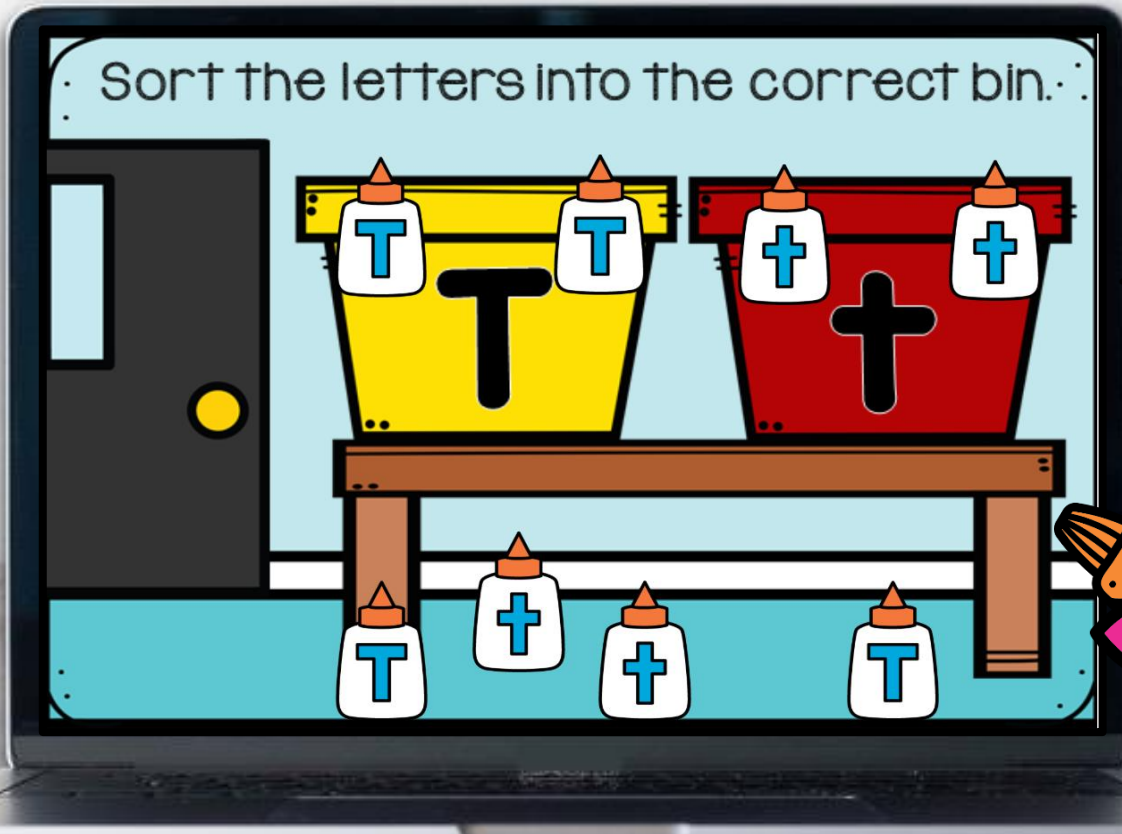

For use with
Google Classroom

Letter Sort

Back to School

Created by: Julie Davis

Made for Google Classroom

- Google Classroom can be used in Kindergarten and 1st Grade too!
- These are great to use with younger students as they are learning Google Classroom.
- Perfect addition to your math stations and centers!
- Fun and interactive games
- A fun way to use technology!

- You will receive 26 cards in this deck.
- On each card, look at the letters at the bottom and sort them into the correct capital or lowercase spot.

Thanks for downloading!!!

MESSAGE FROM SELLER

A big thanks for your interest and support in my store and products. I really hope you enjoy it! Feedback is greatly appreciated. If you have any questions or suggestions please feel free to email me at bigideasforlittlehands@yahoo.com