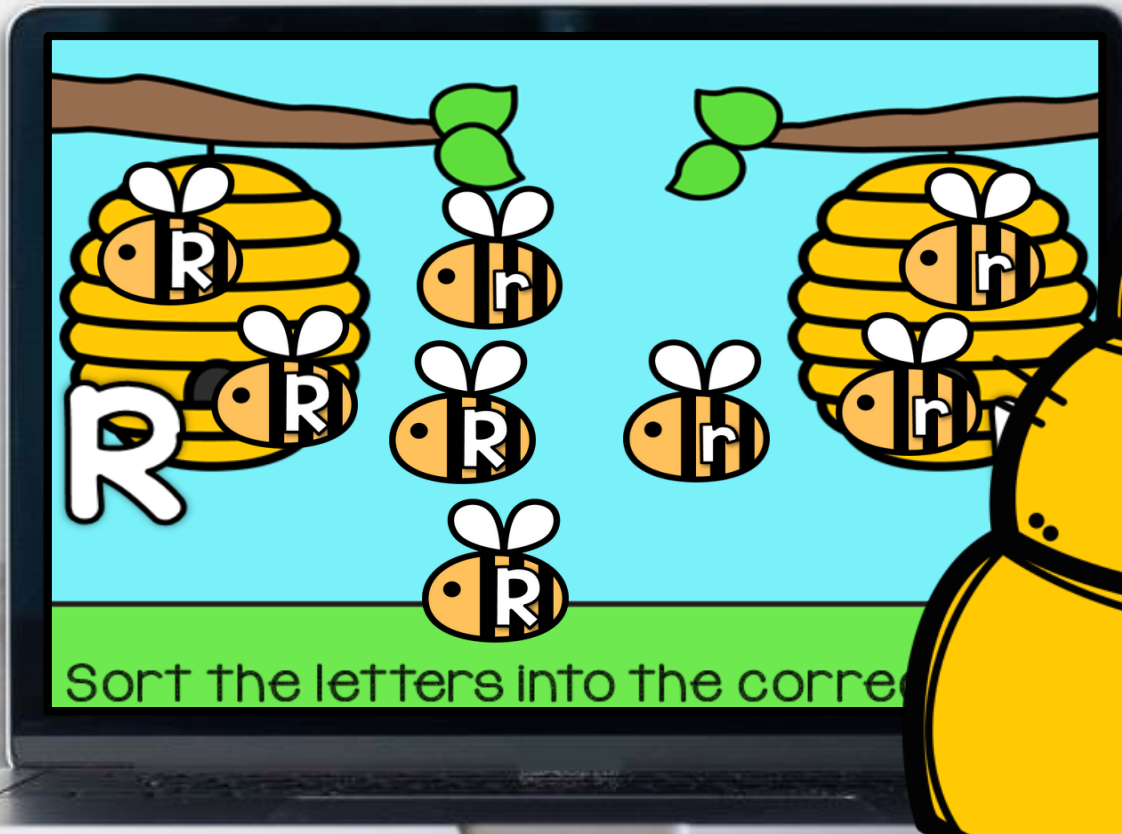

For use with
Google Classroom

Letter Sort

Spring

Made for Google Classroom

- Google Classroom can be used in Kindergarten and 1st Grade too!
- These are great to use with younger students as they are learning Google Classroom.
- Perfect addition to your math stations and centers!
- Fun and interactive games
- A fun way to use technology!

- You will receive 26 cards in this deck.
- On each card, look at the letters at the bottom and sort them into the correct capital or lowercase spot.