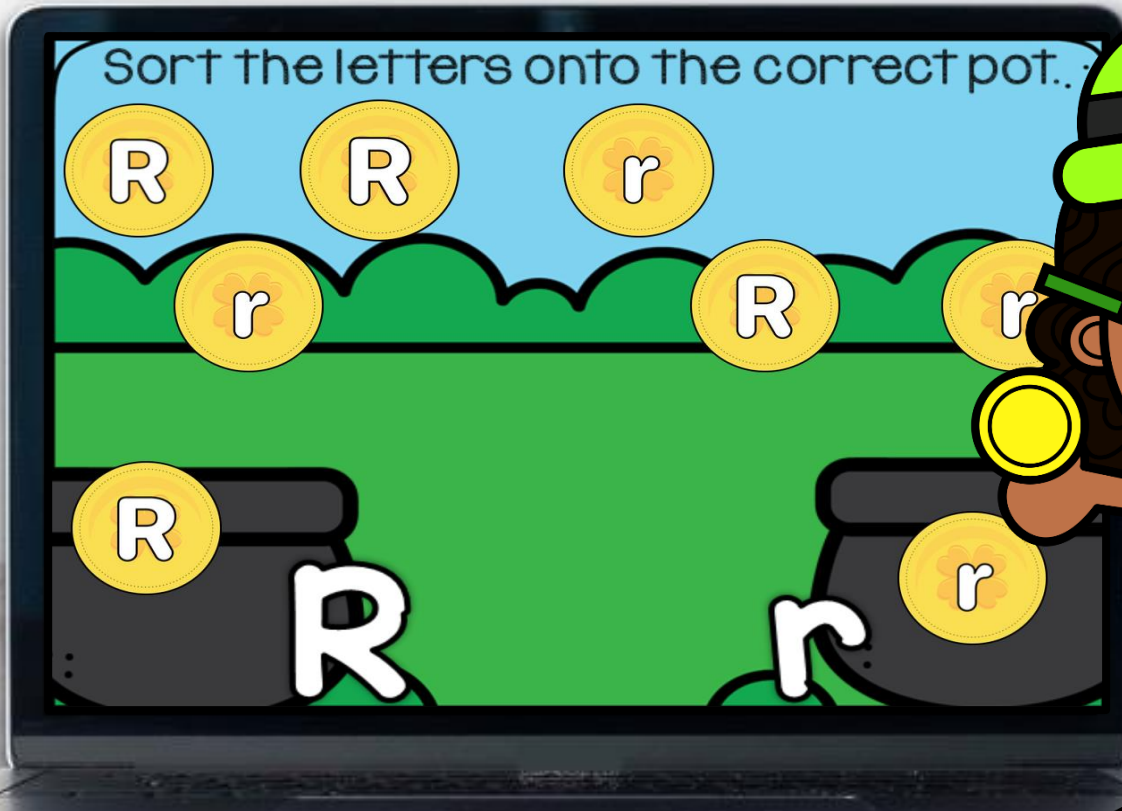

For use with
Google Classroom

Letter Sort

St. Patrick's

Created by: Julie Davis

Made for Google Classroom

- Google Classroom can be used in Kindergarten and 1st Grade too!
- These are great to use with younger students as they are learning Google Classroom.
- Perfect addition to your math stations and centers!
- Fun and interactive games
- A fun way to use technology!

- You will receive 26 cards in this deck.
- On each card, look at the letters at the bottom and sort them into the correct capital or lowercase spot.