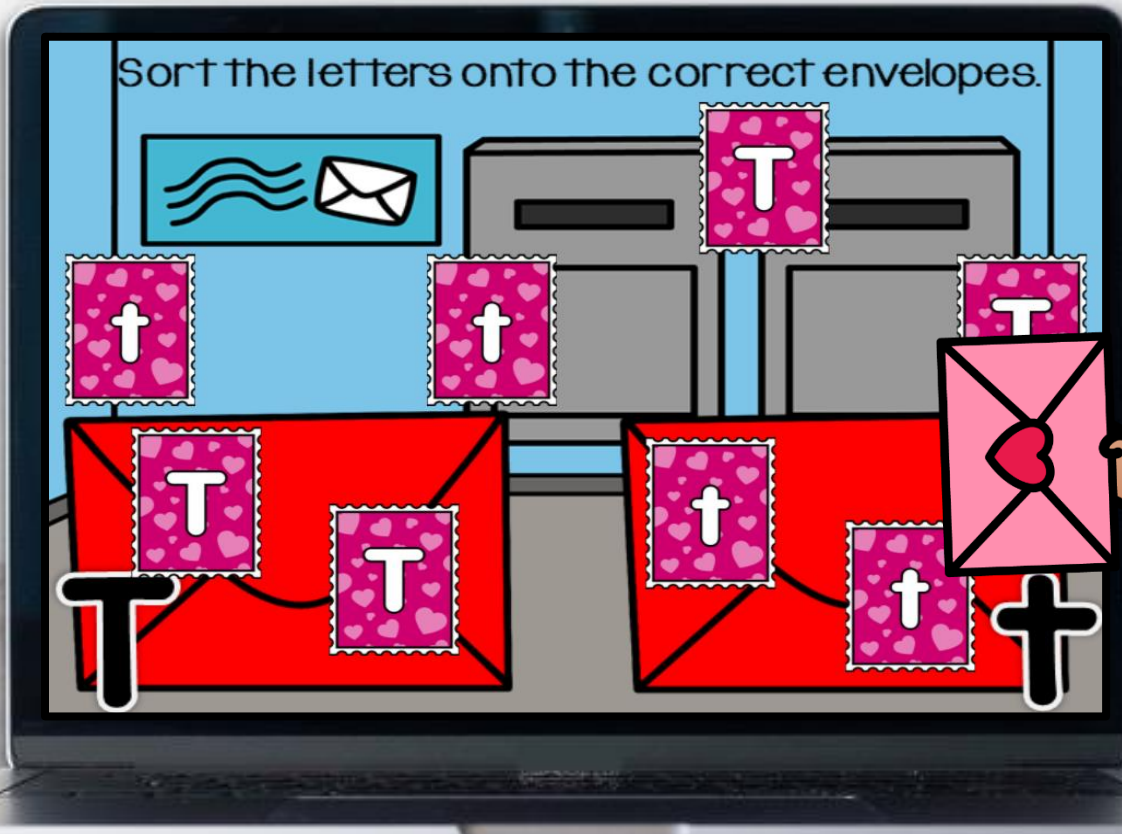

For use with  
**Google Classroom**

# Letter Sort

**Valentine's**

Created by: Julie Davis

# Made for Google Classroom

- Google Classroom can be used in Kindergarten and 1<sup>st</sup> Grade too!
- These are great to use with younger students as they are learning Google Classroom.
- Perfect addition to your math stations and centers!
- Fun and interactive games
- A fun way to use technology!

- You will receive 26 cards in this deck.
- On each card, look at the letters at the bottom and sort them into the correct capital or lowercase spot.