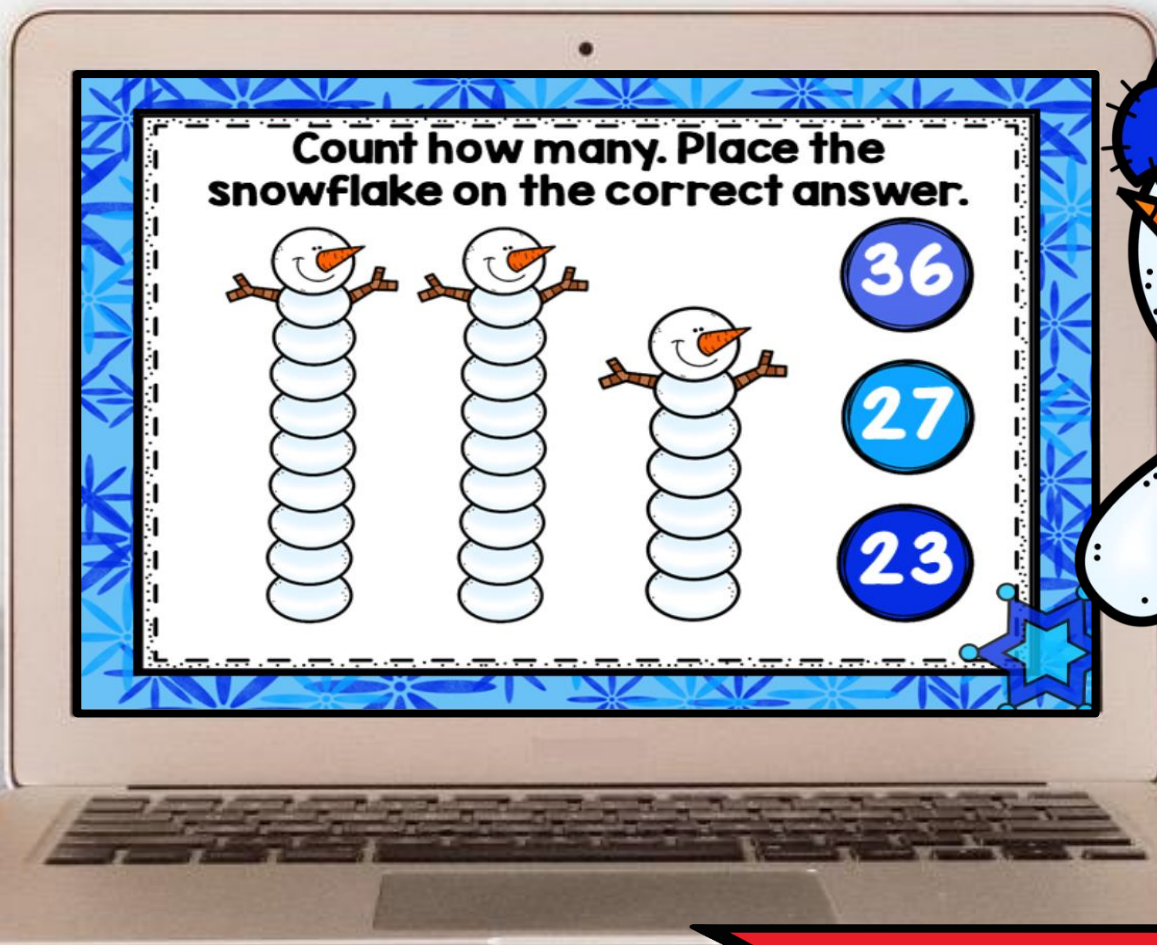

For use with

Google Classroom

Winter Place Value

Made for Google Classroom

- Google Classroom can be used in Kindergarten and 1st Grade too!
- These are great to use with younger students as they are learning Google Classroom.
- Perfect addition to your math and literacy centers!
- Fun and interactive games
- A fun way to use technology!

- You will receive 30 cards in this deck.
- On each card, students will count, using place value, the total number of circles to build the snowmen and move the snowflake to the correct number.