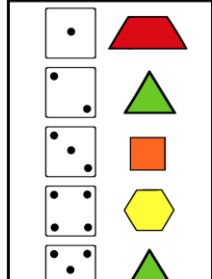

Roll & Match

Roll & Match

Roll & Match

Roll & Match

Roll & Match

Roll & Match

Roll & Match

Roll & Match

Roll & Match

How Many?

	_____
	_____
	_____
	_____

How Many?

	_____
	_____
	_____
	_____

How Many?

	_____
	_____
	_____
	_____
	_____

8 color images included