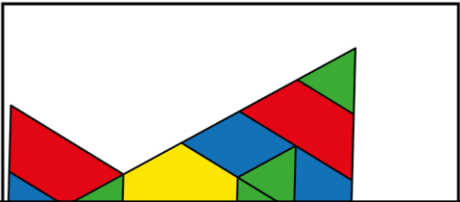

Roll & Match

Roll & Match

Roll & Match