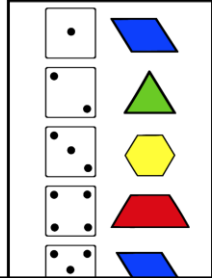

Roll & Match

Roll & Match

Roll & Match

Roll & Match

Roll & Match

Roll & Match

Roll & Match

Roll & Match

Roll & Match

How Many?

	_____
	_____
	_____
	_____

How Many?

	_____
	_____
	_____
	_____

How Many?

	_____
	_____
	_____
	_____
	_____

8 color images included