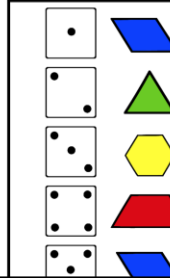

Roll & Match