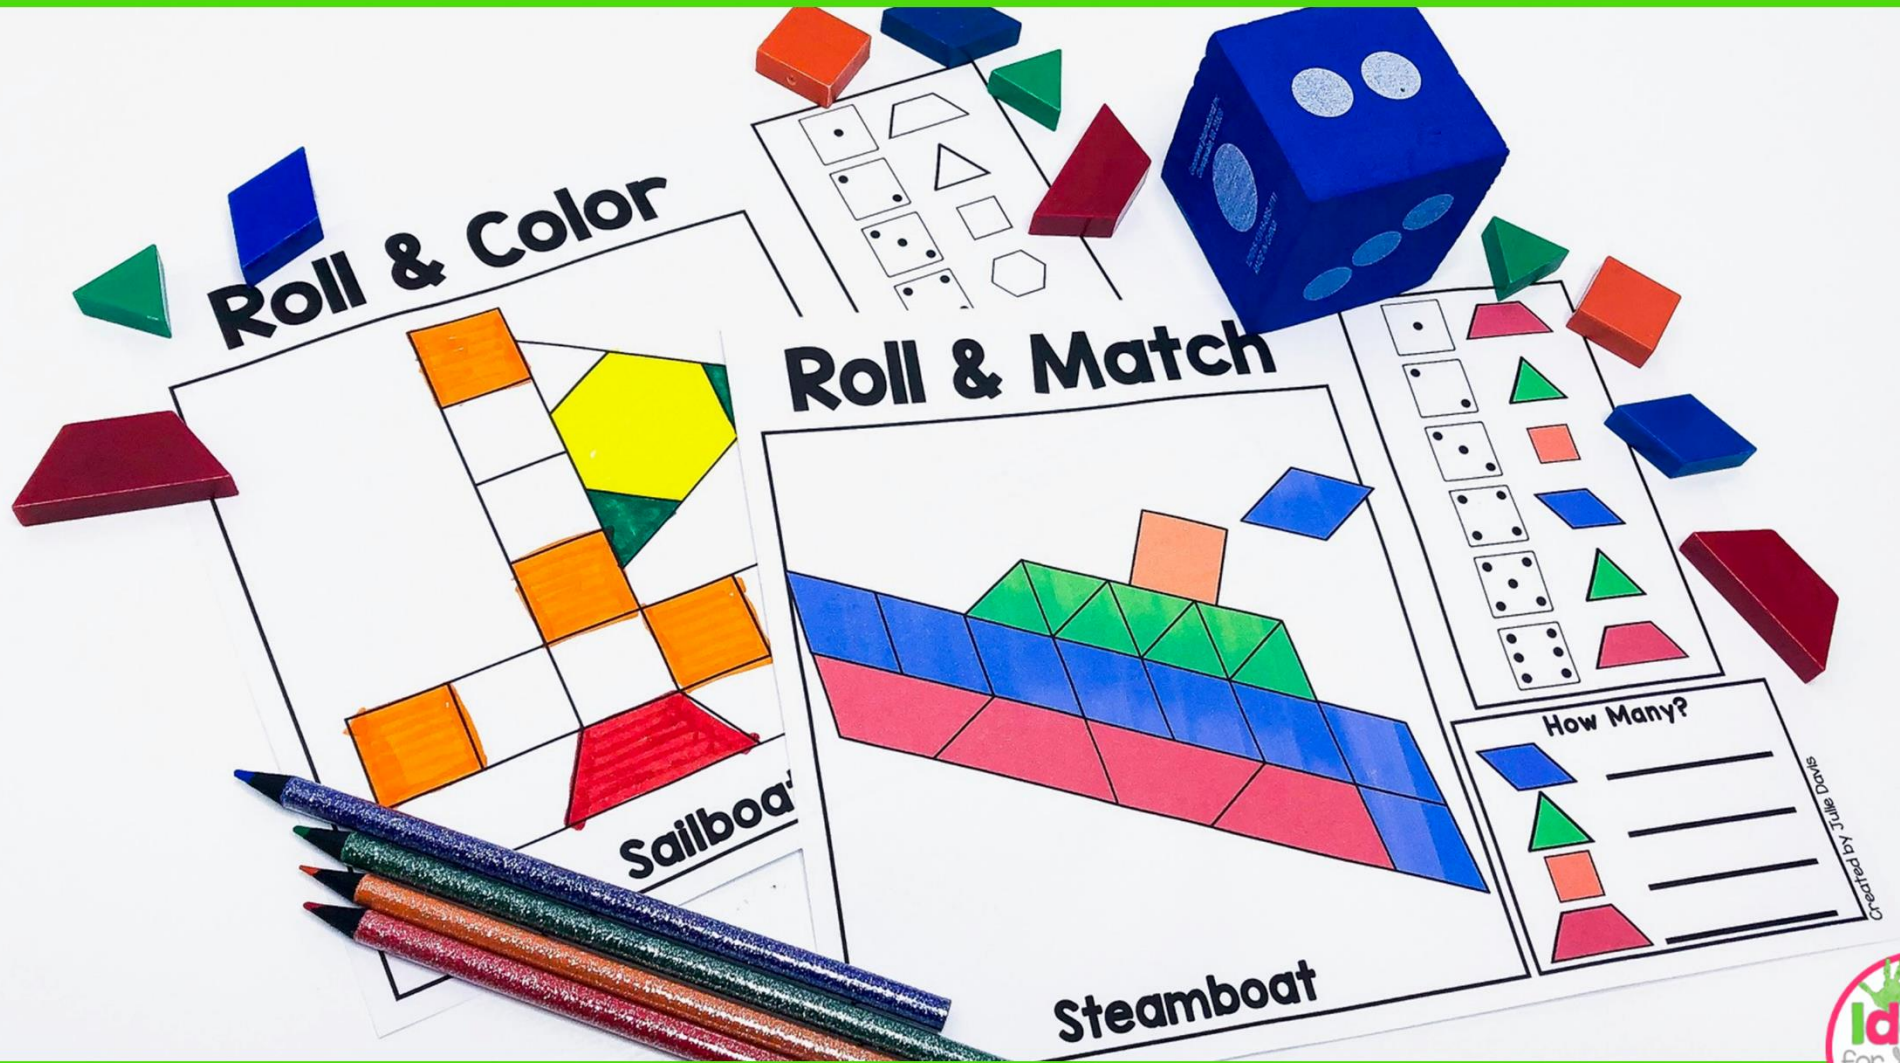

Roll & Match

WATER TRANSPORTATION

8 different designs with 2 choices for each!

Instructions

Roll & Match

Roll & Match

Airboat

1 dot	Blue parallelogram
2 dots	Green triangle
3 dots	Yellow hexagon
4 dots	Red trapezoid
5 dots	Blue parallelogram
6 dots	Green triangle

Created by Julie Davis

Students will use a dice to roll a shape. The student will then find and name the corresponding shape, find the matching pattern block, and color it the same color. Students will keep rolling and coloring until the mat is full. When the mat is complete, the student will count how many of each shape and write it in the box.