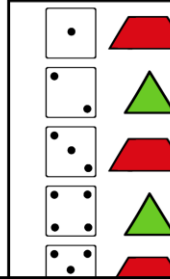

Created by Julie Davis

Students will use a dice to roll a shape. The student will then find and name the corresponding shape, find the matching pattern block, and color it the same color. Students will keep rolling and coloring until the mat is full. When the mat is complete, the student will count how many of each shape and write it in the box.

Roll & Match

Roll & Match

Roll & Match

Roll & Match

Roll & Match

Roll & Match

Roll & Match

Roll & Match