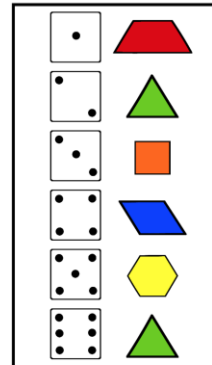

Submarine

How Many?

	_____
	_____
	_____
	_____

How Many?

	_____
	_____
	_____
	_____

How Many?

	_____
	_____
	_____
	_____
	_____

8 color images included