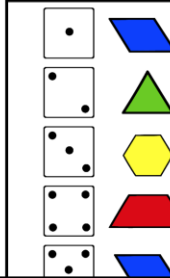

Roll & Match

Roll & Match

Roll & Match