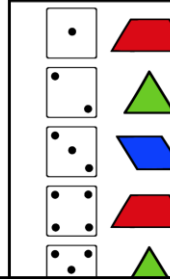

Created by Julie Davis

Students will use a dice to roll a shape. The student will then find and name the corresponding shape, find the matching pattern block, and color it the same color. Students will keep rolling and coloring until the mat is full. When the mat is complete, the student will count how many of each shape and write it in the box.

Roll & Match

Roll & Match

Roll & Match

Roll & Match

Roll & Match

Roll & Match

Roll & Match

Roll & Match