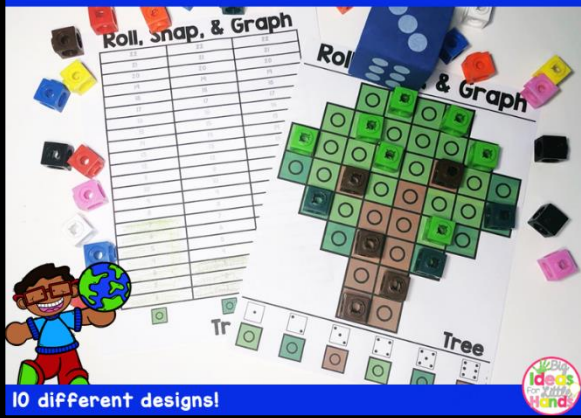

Roll, Snap & Graph MEGA BUNDLE

10 different designs in each pack!

Instructions

Roll, Snap, and Graph

Students will use a dice to roll a colored snap cube. The student will then find a matching snap cube and place it on the mat. The student will then color in one square on the graphing recording sheet above the matching color. Students will keep rolling, matching, and graphing until the mat is full. Once the mat is full, students can compare each column of the graph to see which color is the greatest and the least.

10 mats included

Holidays Included:

Roll, Snap & Graph VALENTINE'S DAY

Roll, Snap & Graph EARTH DAY

10 different designs!

Roll, Snap & Graph ST. PATRICK'S DAY

Roll, Snap & Graph CINCO DE MAYO

10 different designs!

Roll, Snap & Graph EASTER

Roll, Snap & Graph INDEPENDENCE DAY

10 different designs!

More holidays will be added as they are posted to my store!

10 mats included

Themes Included:

Roll, Snap & Graph
SPRING

Roll, Snap & Graph
SUMMER

Roll, Snap & Graph
FALL

Roll, Snap & Graph
WINTER

10 different designs!

Roll, Snap & Graph
SCHOOL

10 different designs!

Roll, Snap & Graph
OCEAN

10 different designs!

More themes will be added as they are posted to my store!