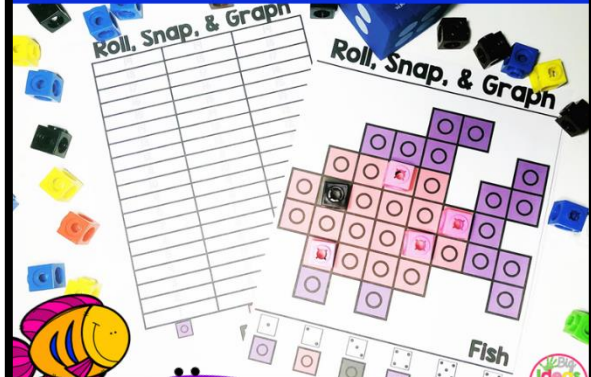

Roll, Snap & Graph MEGA BUNDLE

10 different designs in each pack!

Instructions

Roll, Snap, and Graph

Students will use a dice to roll a colored snap cube. The student will then find a matching snap cube and place it on the mat. The student will then color in one square on the graphing recording sheet above the matching color. Students will keep rolling, matching, and graphing until the mat is full. Once the mat is full, students can compare each column of the graph to see which color is the greatest and the least.

Roll, Snap & Graph EASTER

Roll, Snap & Graph INDEPENDENCE DAY

10 different designs!

More holidays will be added as they are posted to my store!

10 mats included

Themes Included:

Roll, Snap & Graph
SPRING

Roll, Snap & Graph
SUMMER

Roll, Snap & Graph
FALL

Roll, Snap & Graph
WINTER

10 different designs!

Roll, Snap & Graph
SCHOOL

10 different designs!

Roll, Snap & Graph
OCEAN

10 different designs!

More themes will be added as they are posted to my store!