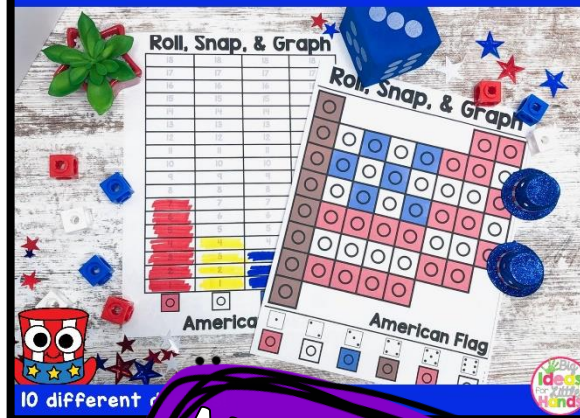

Roll, Snap & Graph MEGA BUNDLE

10 different designs in each pack!

Instructions

Roll, Snap, and Graph

Students will use a dice to roll a colored snap cube. The student will then find a matching snap cube and place it on the mat. The student will then color in one square on the graphing recording sheet above the matching color. Students will keep rolling, matching, and graphing until the mat is full. Once the mat is full, students can compare each column of the graph to see which color is the greatest and the least.

10 mats included

Holidays Included:

Roll, Snap & Graph VALENTINE'S DAY

Roll, Snap & Graph EARTH DAY

10 different designs!

Roll, Snap & Graph ST. PATRICK'S DAY

Roll, Snap & Graph CINCO DE MAYO

10 different designs!

Roll, Snap & Graph EASTER

Roll, Snap & Graph INDEPENDENCE DAY

10 different designs!

More holidays will be added as they are posted to my store!

10 mats included

Themes Included:

Roll, Snap & Graph
SPRING

Roll, Snap & Graph
SUMMER