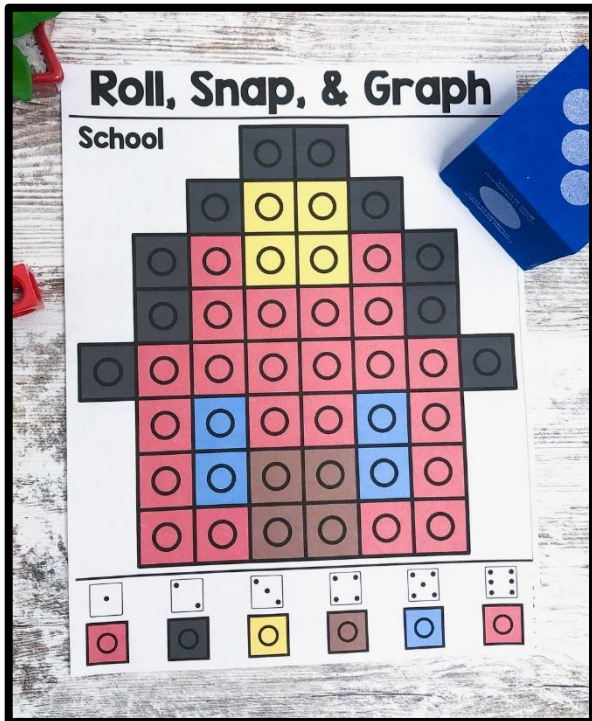

Roll, Snap & Graph MEGA BUNDLE

10 different designs in each pack!

Instructions

Roll, Snap, and Graph

Students will use a dice to roll a colored snap cube. The student will then find a matching snap cube and place it on the mat. The student will then color in one square on the graphing recording sheet above the matching color. Students will keep rolling, matching, and graphing until the mat is full. Once the mat is full, students can compare each column of the graph to see which color is the greatest and the least.

10 mats included

Holidays Included:

Roll, Snap & Graph VALENTINE'S DAY

Roll, Snap & Graph EARTH DAY

10 different designs!

Roll, Snap & Graph ST. PATRICK'S DAY

Roll, Snap & Graph CINCO DE MAYO

10 different designs!

Roll, Snap & Graph EASTER

Roll, Snap & Graph INDEPENDENCE DAY

10 different designs!

More holidays will be added as they are posted to my store!

10 mats included

Themes Included:

Roll, Snap & Graph
SPRING

Roll, Snap & Graph
SUMMER

Roll, Snap & Graph
FALL

Roll, Snap & Graph
WINTER

10 different designs!

Roll, Snap & Graph
SCHOOL

10 different designs!

Roll, Snap & Graph
OCEAN

10 different designs!

More themes will be added as they are posted to my store!