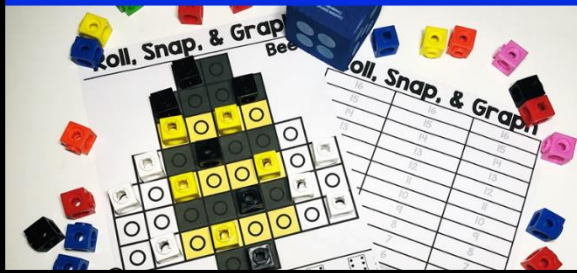

Roll, Snap & Graph MEGA BUNDLE

10 different designs in each pack!

Instructions

Roll, Snap, and Graph

Students will use a dice to roll a colored snap cube. The student will then find a matching snap cube and place it on the mat. The student will then color in one square on the graphing recording sheet above the matching color. Students will keep rolling, matching, and graphing until the mat is full. Once the mat is full, students can compare each column of the graph to see which color is the greatest and the least.

Roll, Snap & Graph EASTER

Roll, Snap & Graph INDEPENDENCE DAY

10 different designs!

More holidays will be added as they are posted to my store!

10 mats included

Themes Included:

Roll, Snap & Graph
SPRING

Roll, Snap & Graph
SUMMER