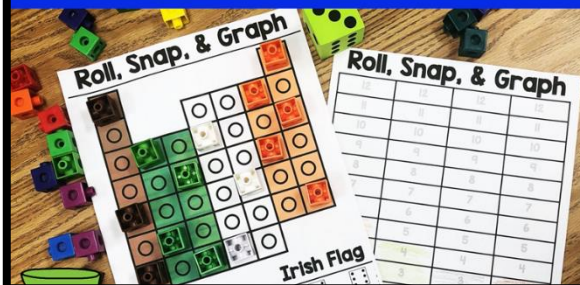

Roll, Snap & Graph MEGA BUNDLE

10 different designs in each pack!

Instructions

Roll, Snap, and Graph

Students will use a dice to roll a colored snap cube. The student will then find a matching snap cube and place it on the mat. The student will then color in one square on the graphing recording sheet above the matching color. Students will keep rolling, matching, and graphing until the mat is full. Once the mat is full, students can compare each column of the graph to see which color is the greatest and the least.

10 mats included

Holidays Included:

Roll, Snap & Graph VALENTINE'S DAY

Roll, Snap & Graph EARTH DAY

10 different designs!

Roll, Snap & Graph ST. PATRICK'S DAY

Roll, Snap & Graph CINCO DE MAYO

10 different designs!

Roll, Snap & Graph EASTER

Roll, Snap & Graph INDEPENDENCE DAY

10 different designs!

More holidays will be added as they are posted to my store!

10 mats included

Themes Included:

Roll, Snap & Graph
SPRING

Roll, Snap & Graph
SUMMER