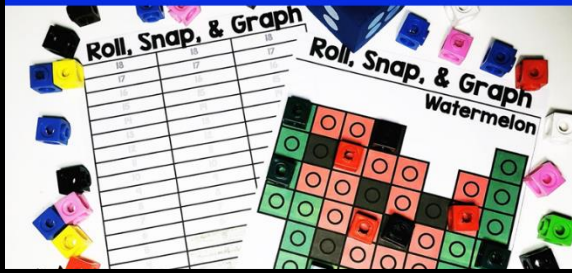

Roll, Snap & Graph MEGA BUNDLE

10 different designs in each pack!

Instructions

Roll, Snap, and Graph

Students will use a dice to roll a colored snap cube. The student will then find a matching snap cube and place it on the mat. The student will then color in one square on the graphing recording sheet above the matching color. Students will keep rolling, matching, and graphing until the mat is full. Once the mat is full, students can compare each column of the graph to see which color is the greatest and the least.

Roll, Snap & Graph EASTER

Roll, Snap & Graph INDEPENDENCE DAY

10 different designs!

More holidays will be added as they are posted to my store!

10 mats included

Themes Included:

Roll, Snap & Graph
SPRING

Roll, Snap & Graph
SUMMER