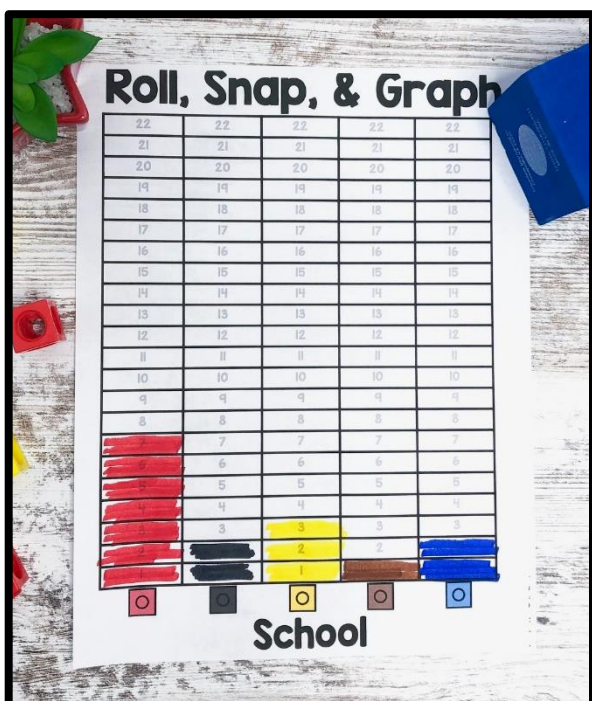

Roll, Snap & Graph MEGA BUNDLE

10 different designs in each pack!

Instructions

Roll, Snap, and Graph

Students will use a dice to roll a colored snap cube. The student will then find a matching snap cube and place it on the mat. The student will then color in one square on the graphing recording sheet above the matching color. Students will keep rolling, matching, and graphing until the mat is full. Once the mat is full, students can compare each column of the graph to see which color is the greatest and the least.

10 mats included

Holidays Included:

Roll, Snap & Graph VALENTINE'S DAY

Roll, Snap & Graph EARTH DAY

10 different designs!

Roll, Snap & Graph ST. PATRICK'S DAY

Roll, Snap & Graph CINCO DE MAYO

10 different designs!

Roll, Snap & Graph EASTER

Roll, Snap & Graph INDEPENDENCE DAY

10 different designs!

More holidays will be added as they are posted to my store!

10 mats included

Themes Included:

Roll, Snap & Graph
SPRING

Roll, Snap & Graph
SUMMER

Roll, Snap & Graph
FALL

Roll, Snap & Graph
WINTER

10 different designs!

Roll, Snap & Graph
SCHOOL

10 different designs!

Roll, Snap & Graph
OCEAN

10 different designs!

More themes will be added as they are posted to my store!