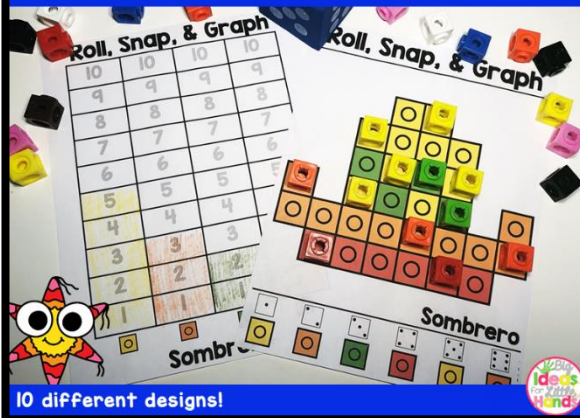

Roll, Snap & Graph MEGA BUNDLE

10 different designs in each pack!

Instructions

Roll, Snap, and Graph

Students will use a dice to roll a colored snap cube. The student will then find a matching snap cube and place it on the mat. The student will then color in one square on the graphing recording sheet above the matching color. Students will keep rolling, matching, and graphing until the mat is full. Once the mat is full, students can compare each column of the graph to see which color is the greatest and the least.

10 mats included

Holidays Included:

Roll, Snap & Graph VALENTINE'S DAY

Roll, Snap & Graph EARTH DAY

10 different designs!

Roll, Snap & Graph ST. PATRICK'S DAY

Roll, Snap & Graph CINCO DE MAYO

10 different designs!

Roll, Snap & Graph EASTER

Roll, Snap & Graph INDEPENDENCE DAY

10 different designs!

More holidays will be added as they are posted to my store!

10 mats included

Themes Included:

Roll, Snap & Graph
SPRING

Roll, Snap & Graph
SUMMER

Roll, Snap & Graph
FALL

Roll, Snap & Graph
WINTER

10 different designs!

Roll, Snap & Graph
SCHOOL

10 different designs!

Roll, Snap & Graph
OCEAN

10 different designs!

More themes will be added as they are posted to my store!