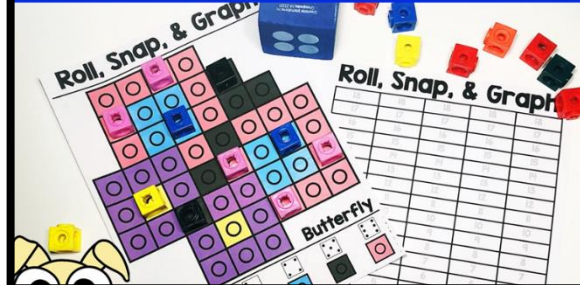

Roll, Snap & Graph MEGA BUNDLE

10 different designs in each pack!

Instructions

Roll, Snap, and Graph

Students will use a dice to roll a colored snap cube. The student will then find a matching snap cube and place it on the mat. The student will then color in one square on the graphing recording sheet above the matching color. Students will keep rolling, matching, and graphing until the mat is full. Once the mat is full, students can compare each column of the graph to see which color is the greatest and the least.

10 mats included

Holidays Included:

Roll, Snap & Graph VALENTINE'S DAY

Roll, Snap & Graph EARTH DAY

10 different designs!

Roll, Snap & Graph ST. PATRICK'S DAY

Roll, Snap & Graph CINCO DE MAYO

10 different designs!

Roll, Snap & Graph EASTER

Roll, Snap & Graph INDEPENDENCE DAY

10 different designs!

More holidays will be added as they are posted to my store!

10 mats included

Themes Included:

Roll, Snap & Graph
SPRING

Roll, Snap & Graph
SUMMER