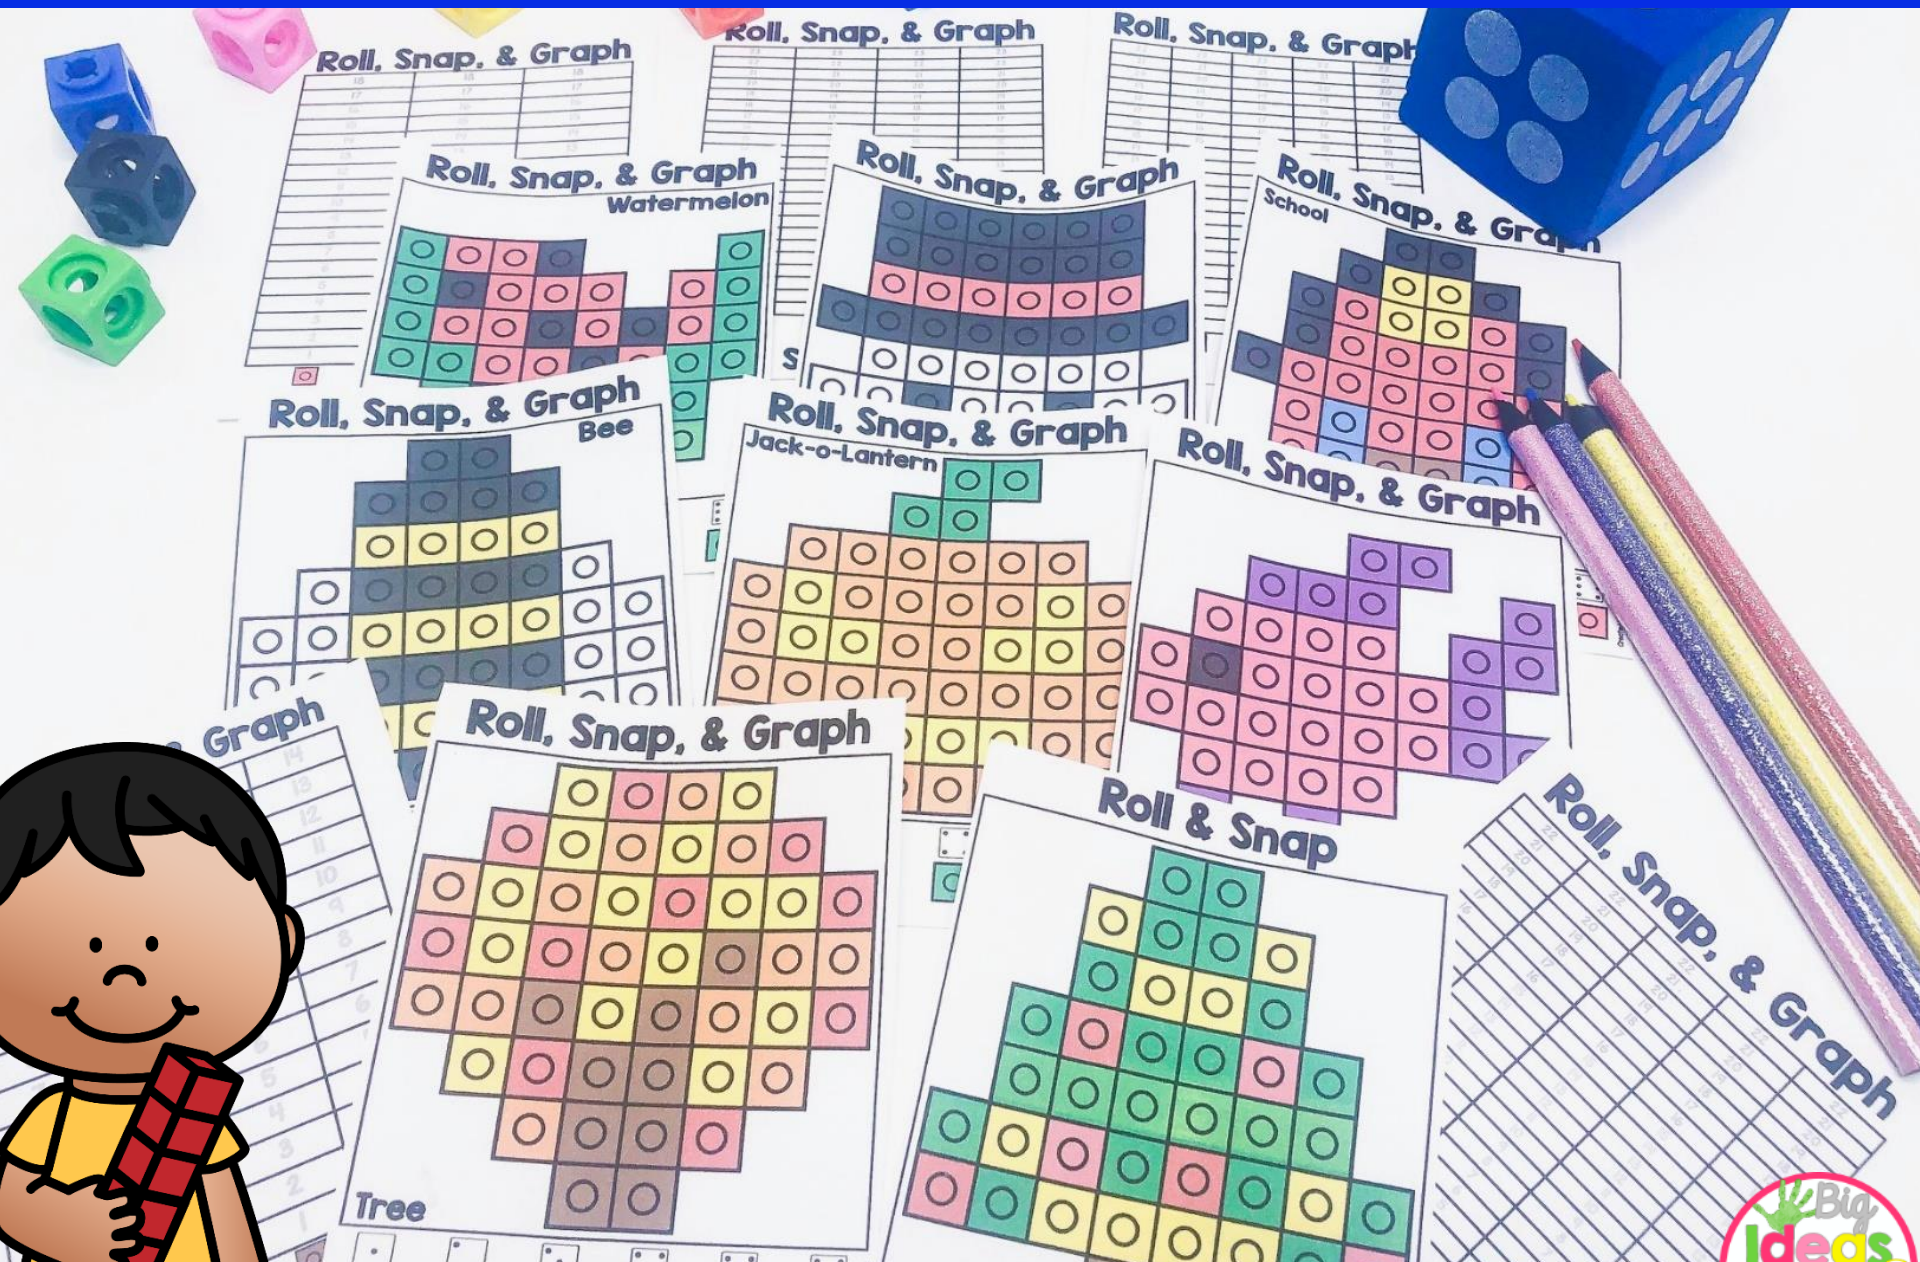

Roll, Snap & Graph MEGA BUNDLE

10 different designs in each pack!

Instructions

Roll, Snap, and Graph

Students will use a dice to roll a colored snap cube. The student will then find a matching snap cube and place it on the mat. The student will then color in one square on the graphing recording sheet above the matching color. Students will keep rolling, matching, and graphing until the mat is full. Once the mat is full, students can compare each column of the graph to see which color is the greatest and the least.

10 mats included

Holidays Included:

Roll, Snap & Graph VALENTINE'S DAY

Roll, Snap & Graph EARTH DAY

10 different designs!

Roll, Snap & Graph ST. PATRICK'S DAY

Roll, Snap & Graph CINCO DE MAYO

10 different designs!

Roll, Snap & Graph EASTER

Roll, Snap & Graph INDEPENDENCE DAY

10 different designs!

More holidays will be added as they are posted to my store!

10 mats included

Themes Included:

Roll, Snap & Graph
SPRING

Roll, Snap & Graph
SUMMER

Roll, Snap & Graph
FALL

Roll, Snap & Graph
WINTER

10 different designs!

Roll, Snap & Graph
SCHOOL

10 different designs!

Roll, Snap & Graph
OCEAN

10 different designs!

More themes will be added as they are posted to my store!