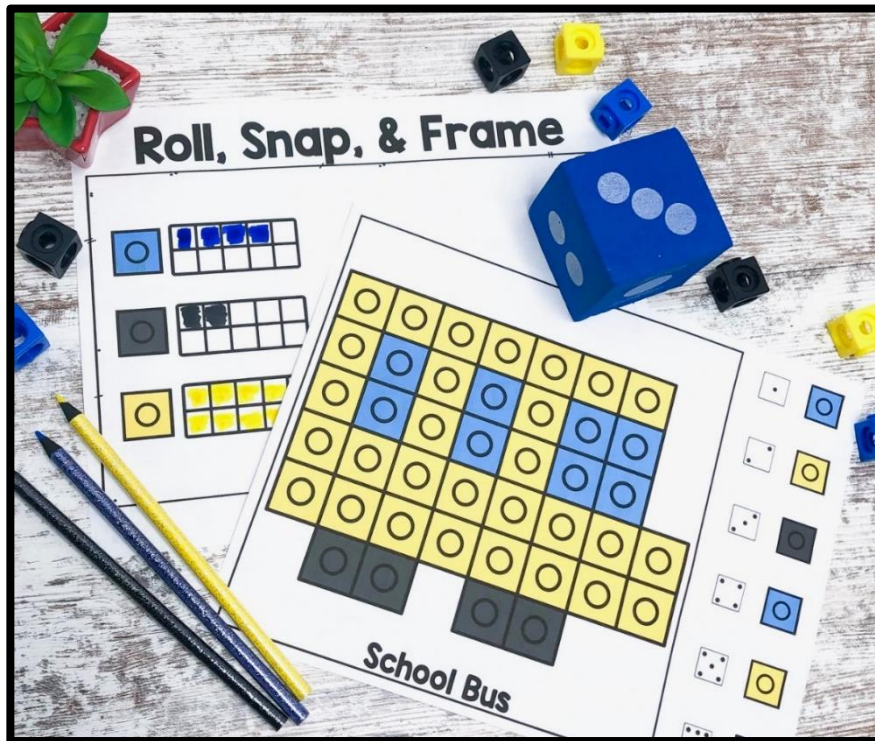

# Roll, Snap & Frame MEGA BUNDLE

10 different designs per pack!

## Roll, Snap, & Frame

Students will use a dice to roll a colored snap cube. The student will then find a matching snap cube and place it on the mat. The student will then color in one square on the ten frame recording sheet beside the matching color. Students will keep rolling, matching, and coloring until the mat is full.

# Roll, Snap, Frame

Themes Included:

Roll, Snap & Frame  
CAPITAL LETTERS

Roll, Snap & Frame  
SPRING

Roll, Snap &  
Frame  
WINTER

Roll, Snap & Frame  
LOWERCASE LETTERS

Roll, Snap & Frame  
SUMMER

Roll, Snap & Frame  
SCHOOL