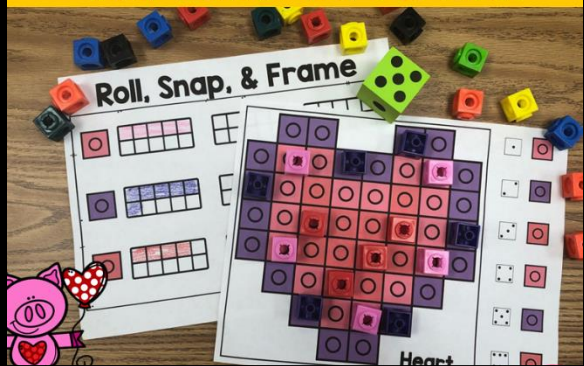

Roll, Snap, Frame

Holidays Included:

Roll, Snap & Frame
VALENTINE'S DAY