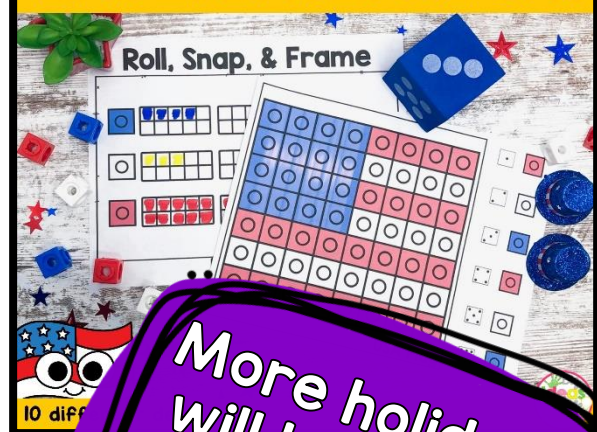

Roll, Snap & Frame
INDEPENDENCE DAY