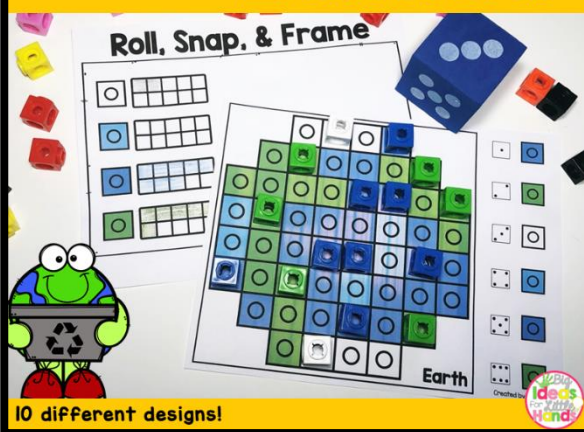

## Roll, Snap, & Frame

Students will use a dice to roll a colored snap cube. The student will then find a matching snap cube and place it on the mat. The student will then color in one square on the ten frame recording sheet beside the matching color. Students will keep rolling, matching, and coloring until the mat is full.

# Roll, Snap, Frame

Holidays Included:

Roll, Snap & Frame  
VALENTINE'S DAY

Roll, Snap & Frame  
ST. PATRICK'S DAY

Roll, Snap & Frame  
EASTER

Roll, Snap & Frame  
EARTH DAY

Roll, Snap & Frame  
CINCO DE MAYO