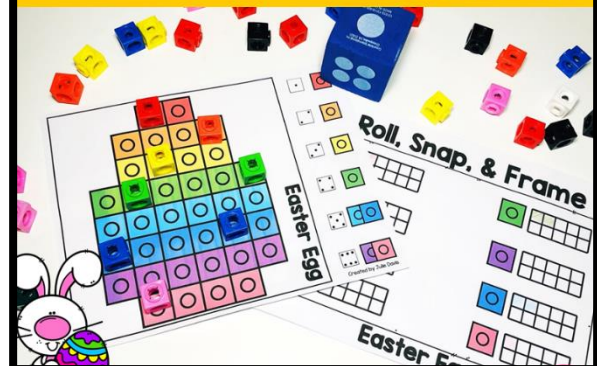

## Roll, Snap, & Frame

Students will use a dice to roll a colored snap cube. The student will then find a matching snap cube and place it on the mat. The student will then color in one square on the ten frame recording sheet beside the matching color. Students will keep rolling, matching, and coloring until the mat is full.

# Roll, Snap, Frame

Holidays Included:

Roll, Snap & Frame  
VALENTINE'S DAY

Roll, Snap & Frame  
ST. PATRICK'S DAY

Roll, Snap & Frame  
EASTER

Roll, Snap & Frame  
EARTH DAY

Roll, Snap & Frame  
CINCO DE MAYO