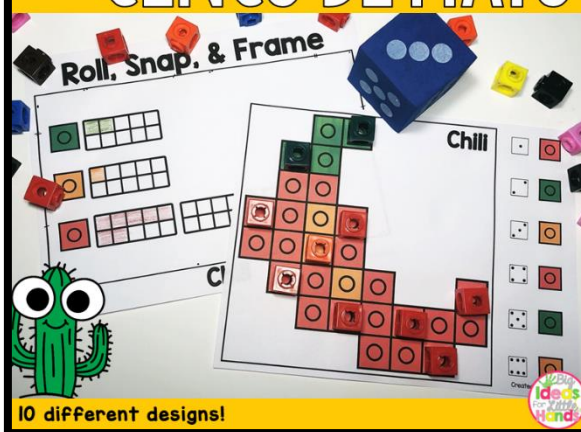

## Roll, Snap, & Frame

Students will use a dice to roll a colored snap cube. The student will then find a matching snap cube and place it on the mat. The student will then color in one square on the ten frame recording sheet beside the matching color. Students will keep rolling, matching, and coloring until the mat is full.

# Roll, Snap, Frame

Holidays Included:

Roll, Snap & Frame  
VALENTINE'S DAY

Roll, Snap & Frame  
ST. PATRICK'S DAY

Roll, Snap & Frame  
EASTER

Roll, Snap & Frame  
EARTH DAY

Roll, Snap & Frame  
CINCO DE MAYO