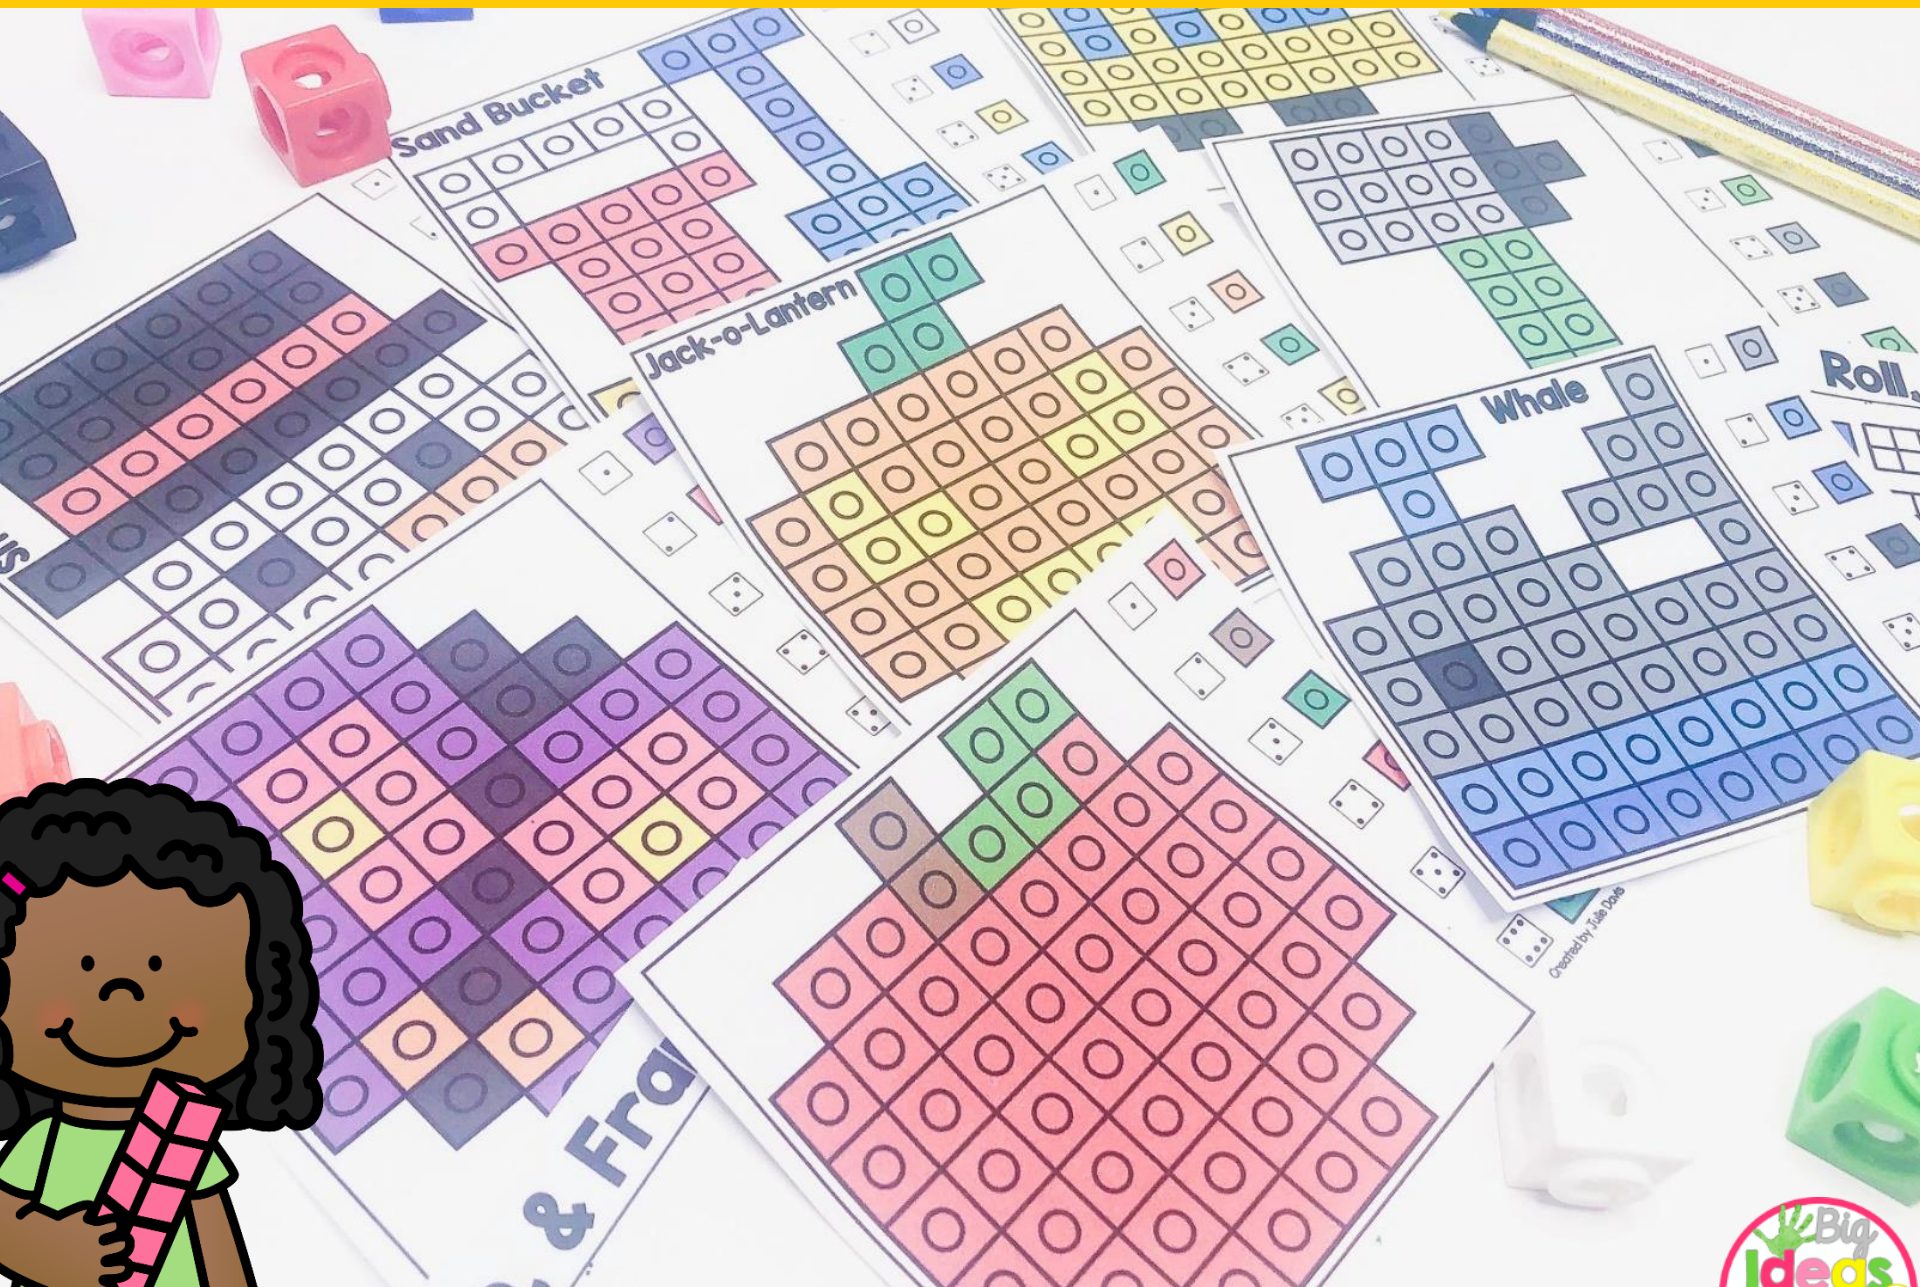

# Roll, Snap & Frame MEGA BUNDLE

10 different designs per pack!

## Roll, Snap, & Frame

Students will use a dice to roll a colored snap cube. The student will then find a matching snap cube and place it on the mat. The student will then color in one square on the ten frame recording sheet beside the matching color. Students will keep rolling, matching, and coloring until the mat is full.

# Roll, Snap, Frame

Themes Included:

Roll, Snap & Frame  
CAPITAL LETTERS

Roll, Snap & Frame  
SPRING

Roll, Snap &  
Frame  
WINTER

Roll, Snap & Frame  
LOWERCASE LETTERS

Roll, Snap & Frame  
SUMMER

Roll, Snap & Frame  
SCHOOL

Roll, Snap & Frame  
OCEAN

Roll, Snap & Frame  
FALL

More themes  
will be added  
as they are  
posted to my  
store!