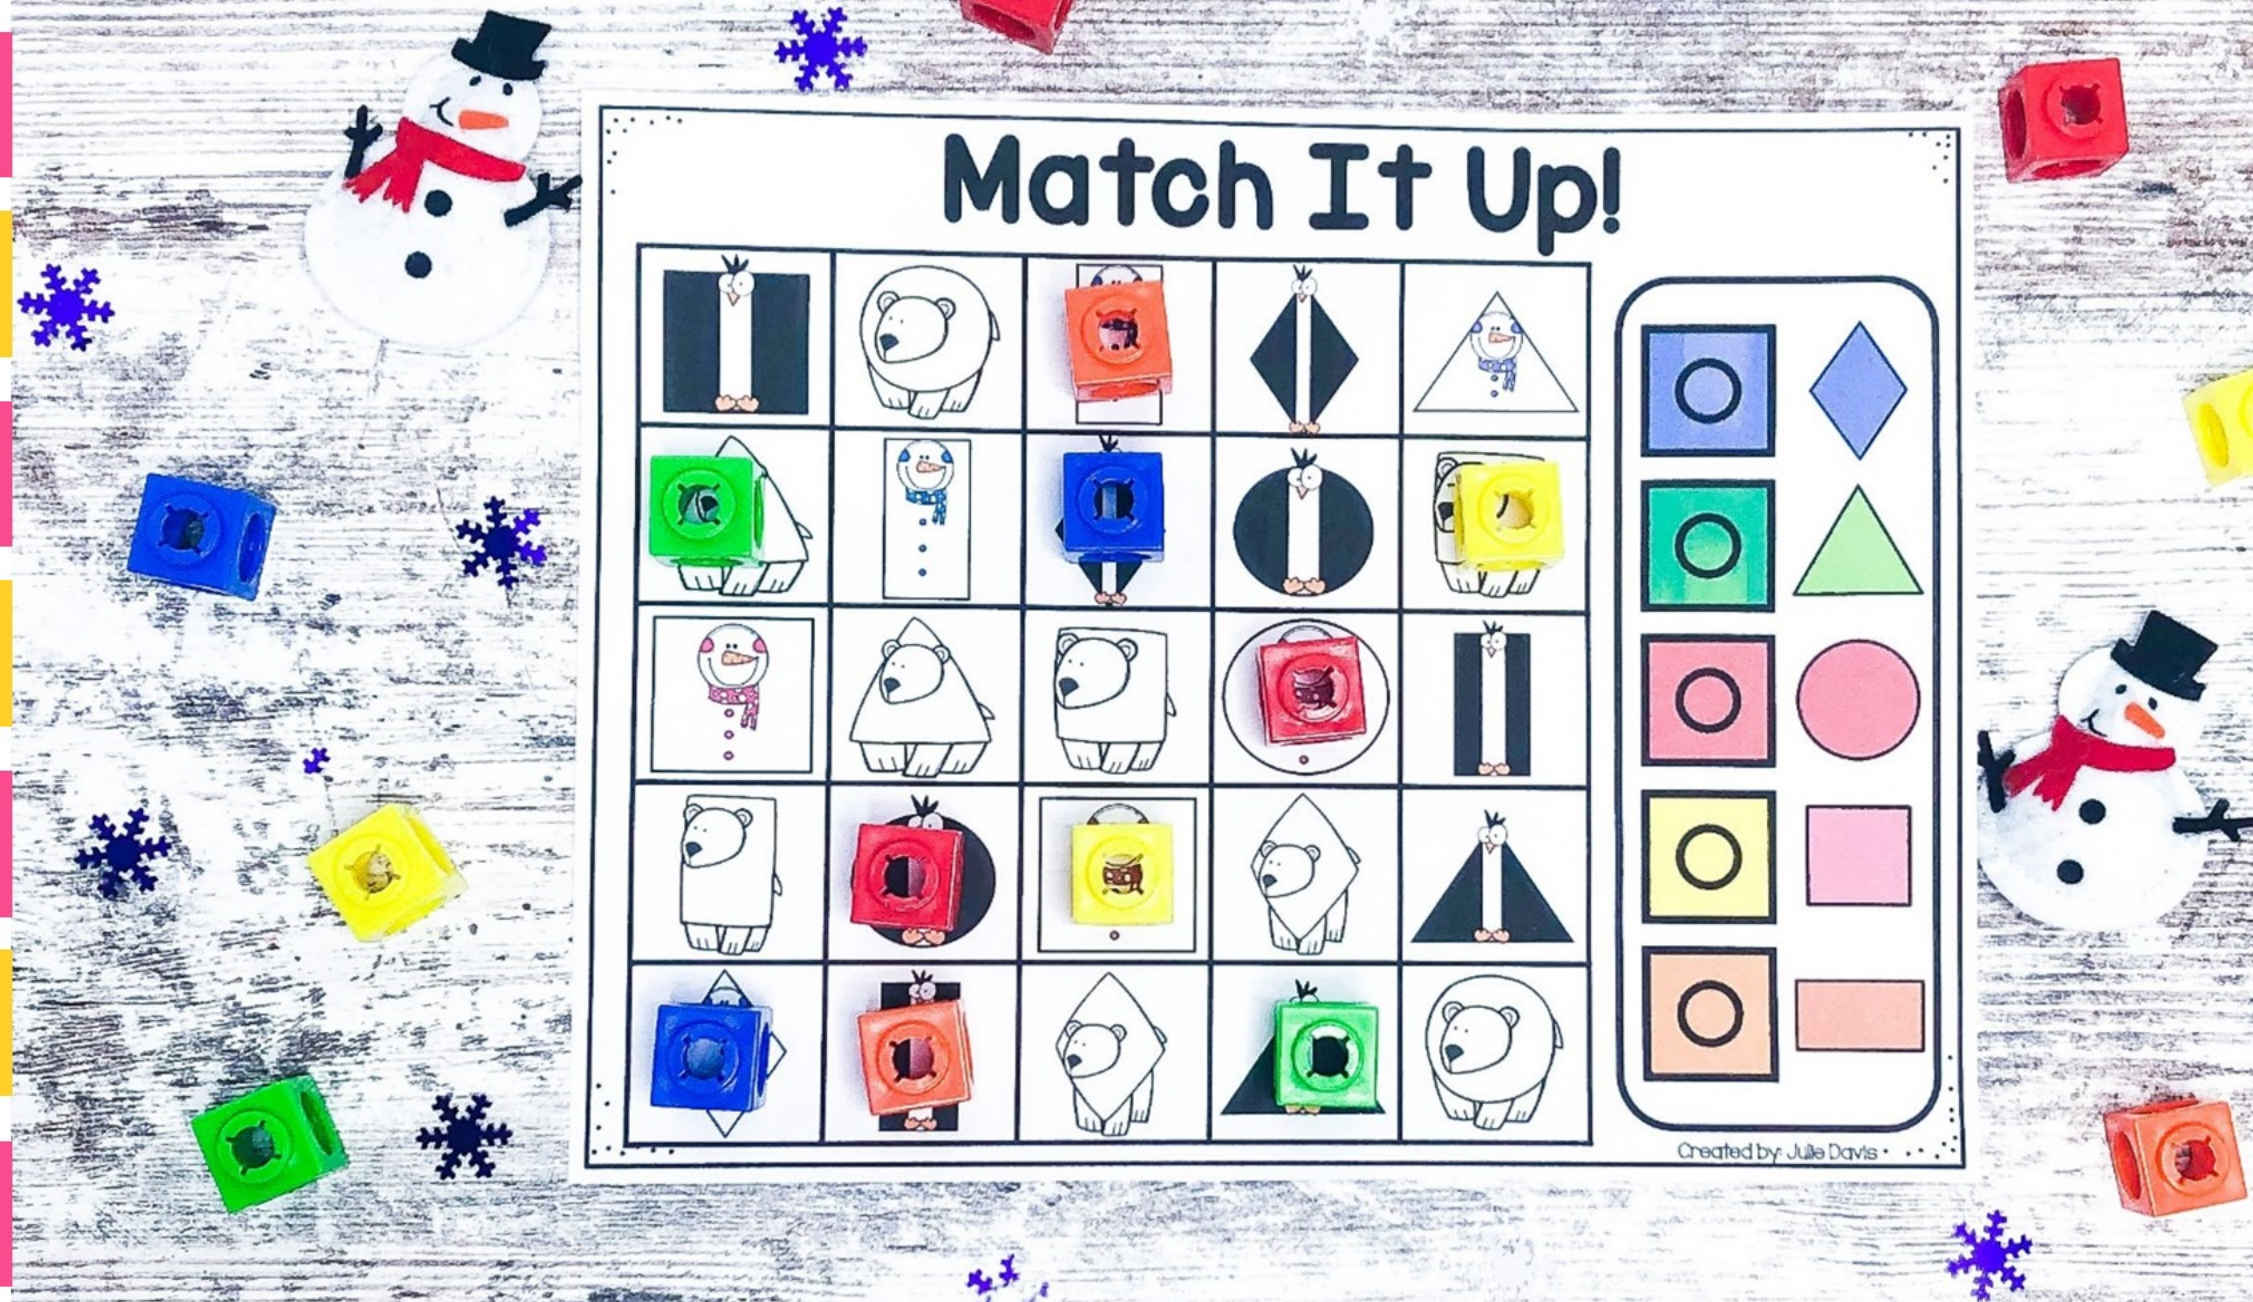

# Winter

**Fun shape practice to last all month long!**

Scroll to take a peek inside

# Winter

Fun Winter, Polar  
Animal, Snow theme

13 different shape  
activities for Winter

Easy to prep math  
centers

Engaging Activities

# What's Included

Clip Cards

Roll & Match

BINGO

Puzzle Cards

BUMP

Color by Code

and more!