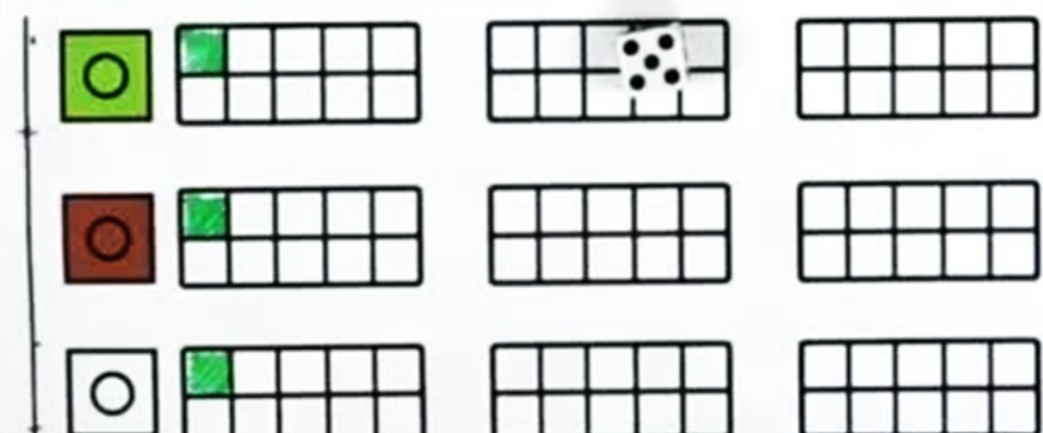

Snap Cube Ten Frame

WINTER

10 different designs!

**Hands-On
Math Centers
to last all
month long!**

Scroll to take
a peek inside

Winter

Incorporating tens frames into centers

10 pages of math skills practice

Minimal prep required

Predictable Centers

How to Use

Students pick a mat and corresponding ten frame mat

Roll the dice and find the matching snap cube

Place the snap cube on the same color on the mat

Color in a square on the ten frame