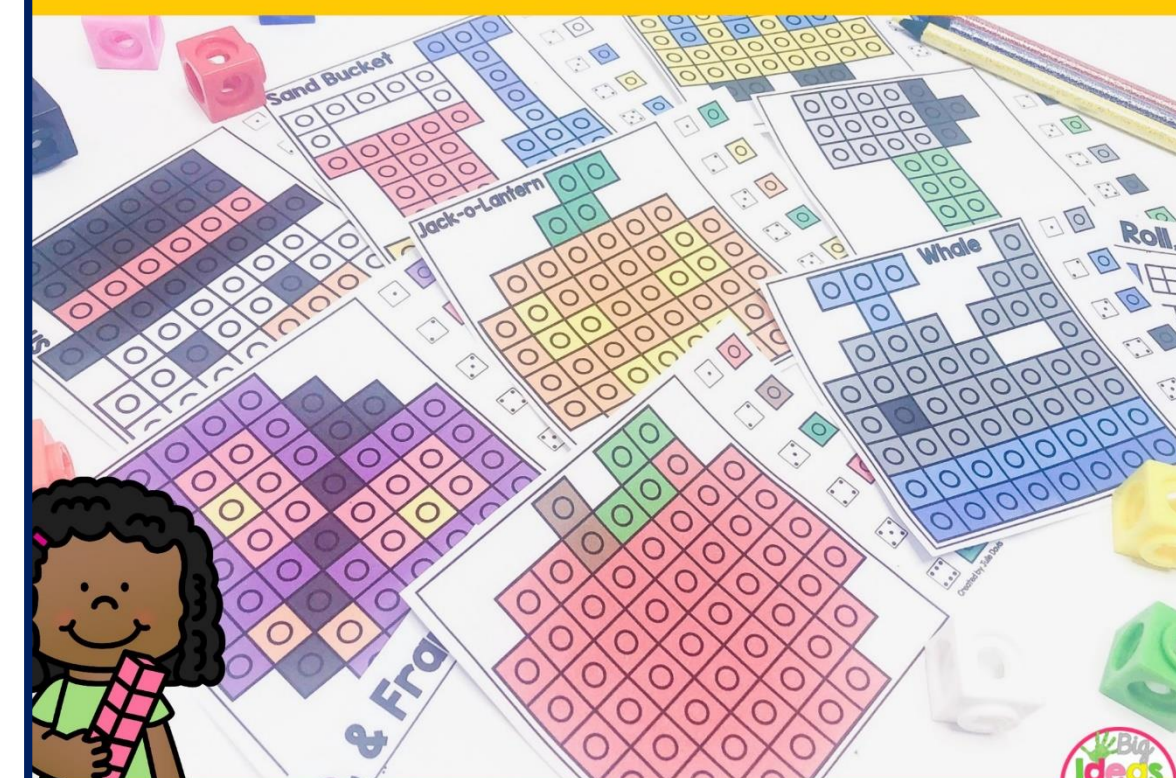

Ways to Use

Math Small Groups

Math Centers

Morning Bins

Early Finishers

STEM bins

and more!

Roll, Snap, & F

What Teachers are Saying...

"My students loved this "secret picture" game. Great for whole class or small group or pairs of students."

"My kids loved using these in our morning centers!"

"Perfect for my tutoring kiddos! Thanks!"

Buy the Bundle and Save!

CLICK HERE TO CHECK IT OUT!

Roll, Snap & Frame MEGA BUNDLE

Do you and your students like these activities and looking for more? Save money and buy the bundle!

10 different designs per pack!