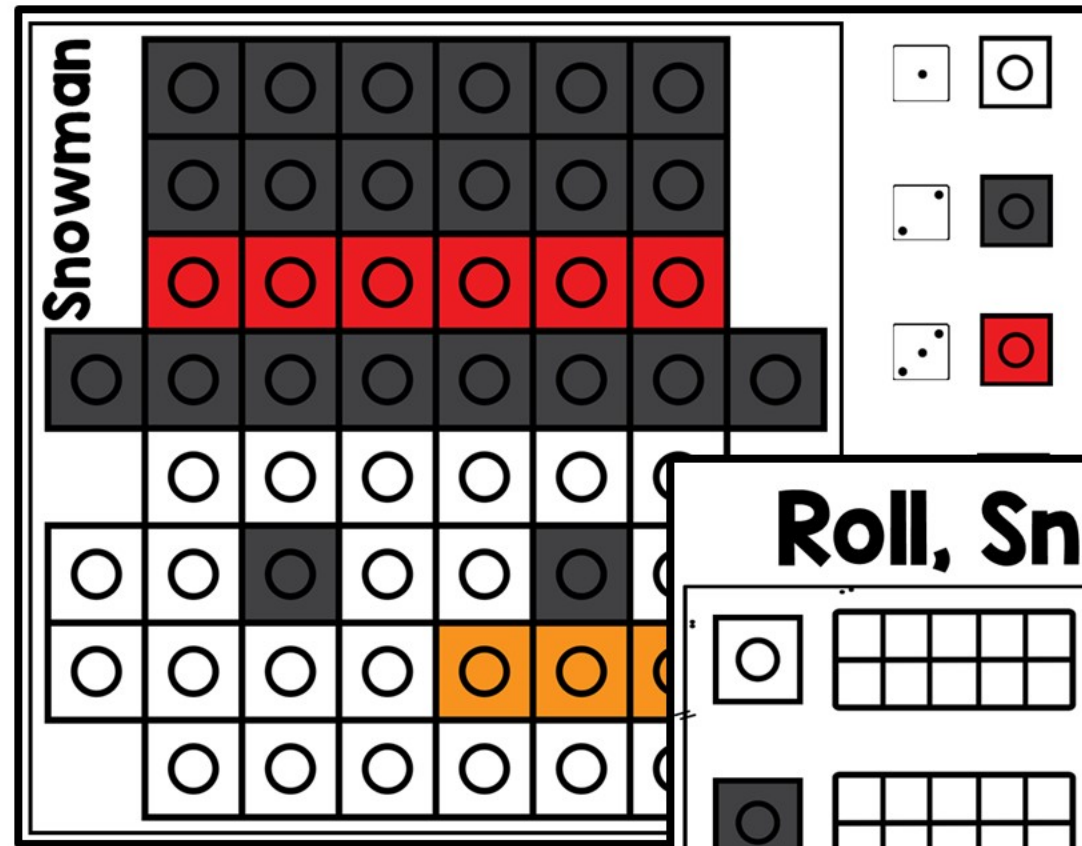

Snap Cube Ten Frame

WINTER

10 different designs!

**Hands-On
Math Centers
to last all
month long!**

Scroll to take
a peek inside

Winter

Incorporating tens frames into centers

10 pages of math skills practice

Minimal prep required

Predictable Centers

How to Use

Students pick a mat and corresponding ten frame mat

Roll the dice and find the matching snap cube

Place the snap cube on the same color on the mat

Color in a square on the ten frame

Ways to Use

Math Small Groups

Math Centers

Morning Bins

Early Finishers

STEM bins

and more!

Roll, Snap, & F