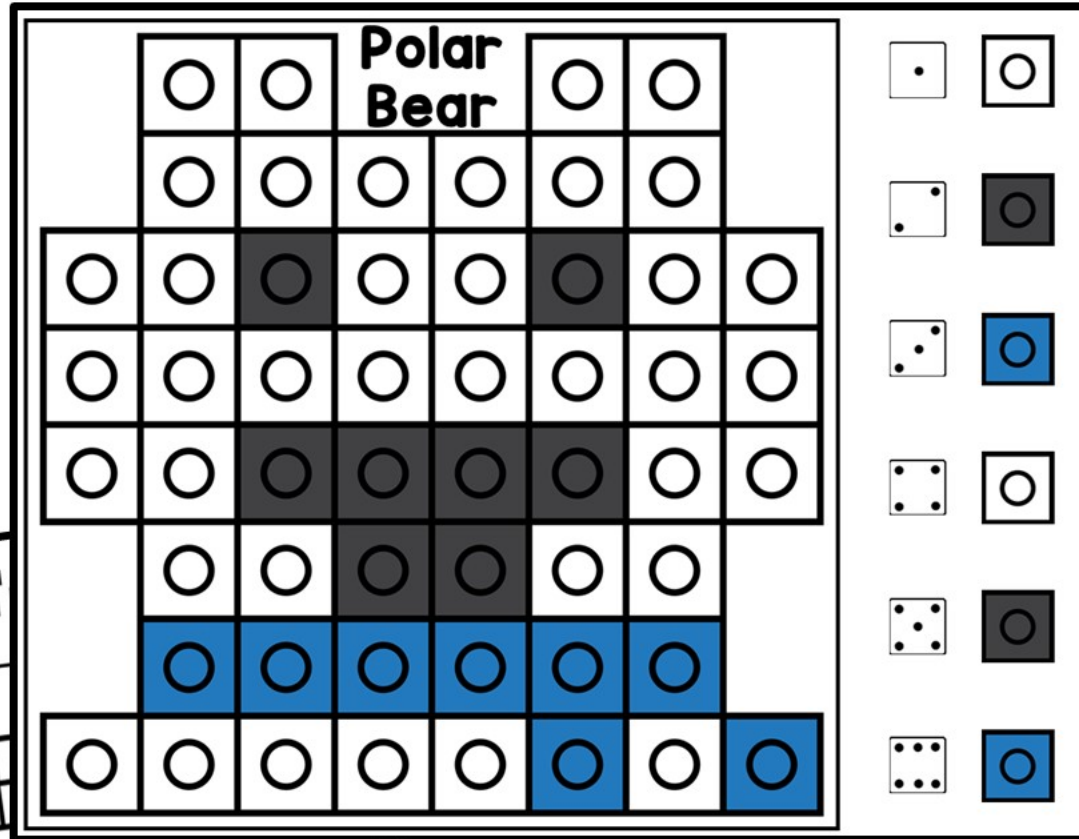

Snap Cube Ten Frame

WINTER

10 different designs!

**Hands-On
Math Centers
to last all
month long!**

Scroll to take
a peek inside

Winter

Incorporating tens frames into centers

10 pages of math skills practice

Minimal prep required

Predictable Centers

How to Use

Students pick a mat and corresponding ten frame mat

Roll the dice and find the matching snap cube

Place the snap cube on the same color on the mat

Color in a square on the ten frame

Ways to Use

Math Small Groups

Math Centers

Morning Bins

Early Finishers

STEM bins

and more!

Roll, Snap, & F