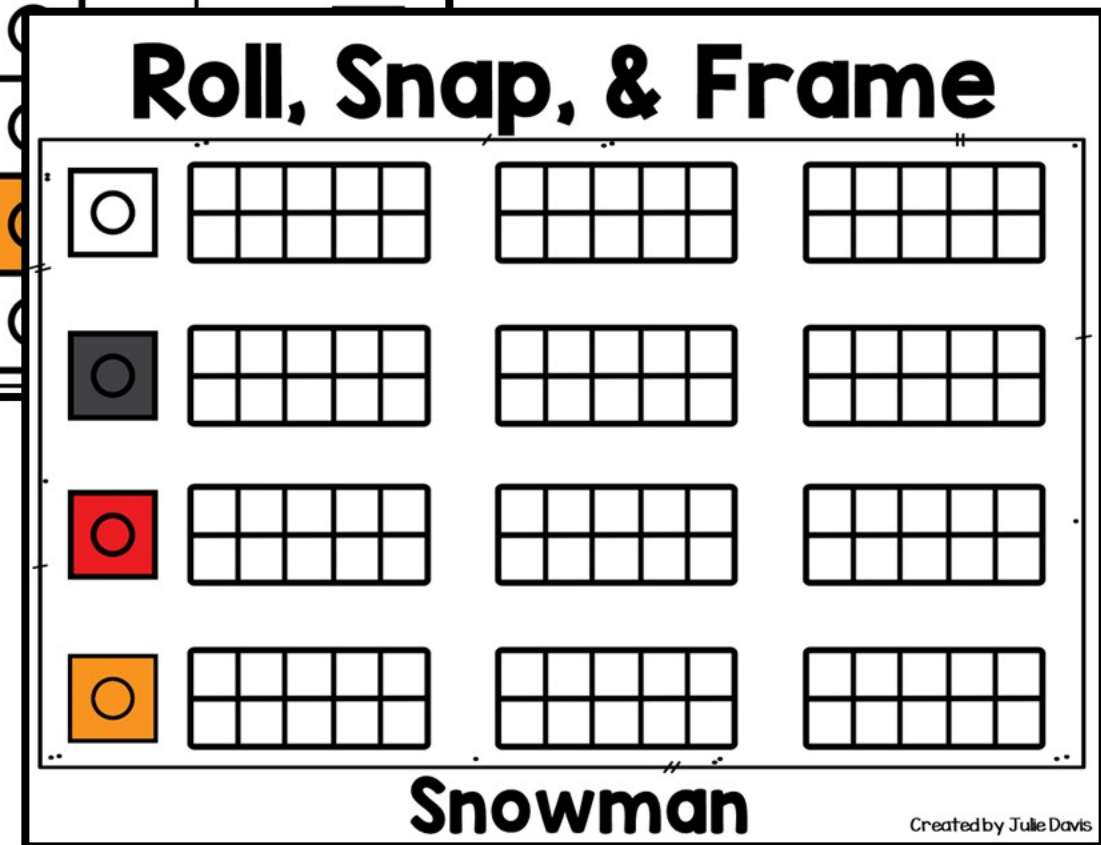

Snap Cube Ten Frame

WINTER

10 different designs!

**Hands-On
Math Centers
to last all
month long!**

Scroll to take
a peek inside

Winter

Incorporating tens frames into centers

10 pages of math skills practice

Minimal prep required

Predictable Centers

How to Use

Students pick a mat and corresponding ten frame mat

Roll the dice and find the matching snap cube

Place the snap cube on the same color on the mat

Color in a square on the ten frame