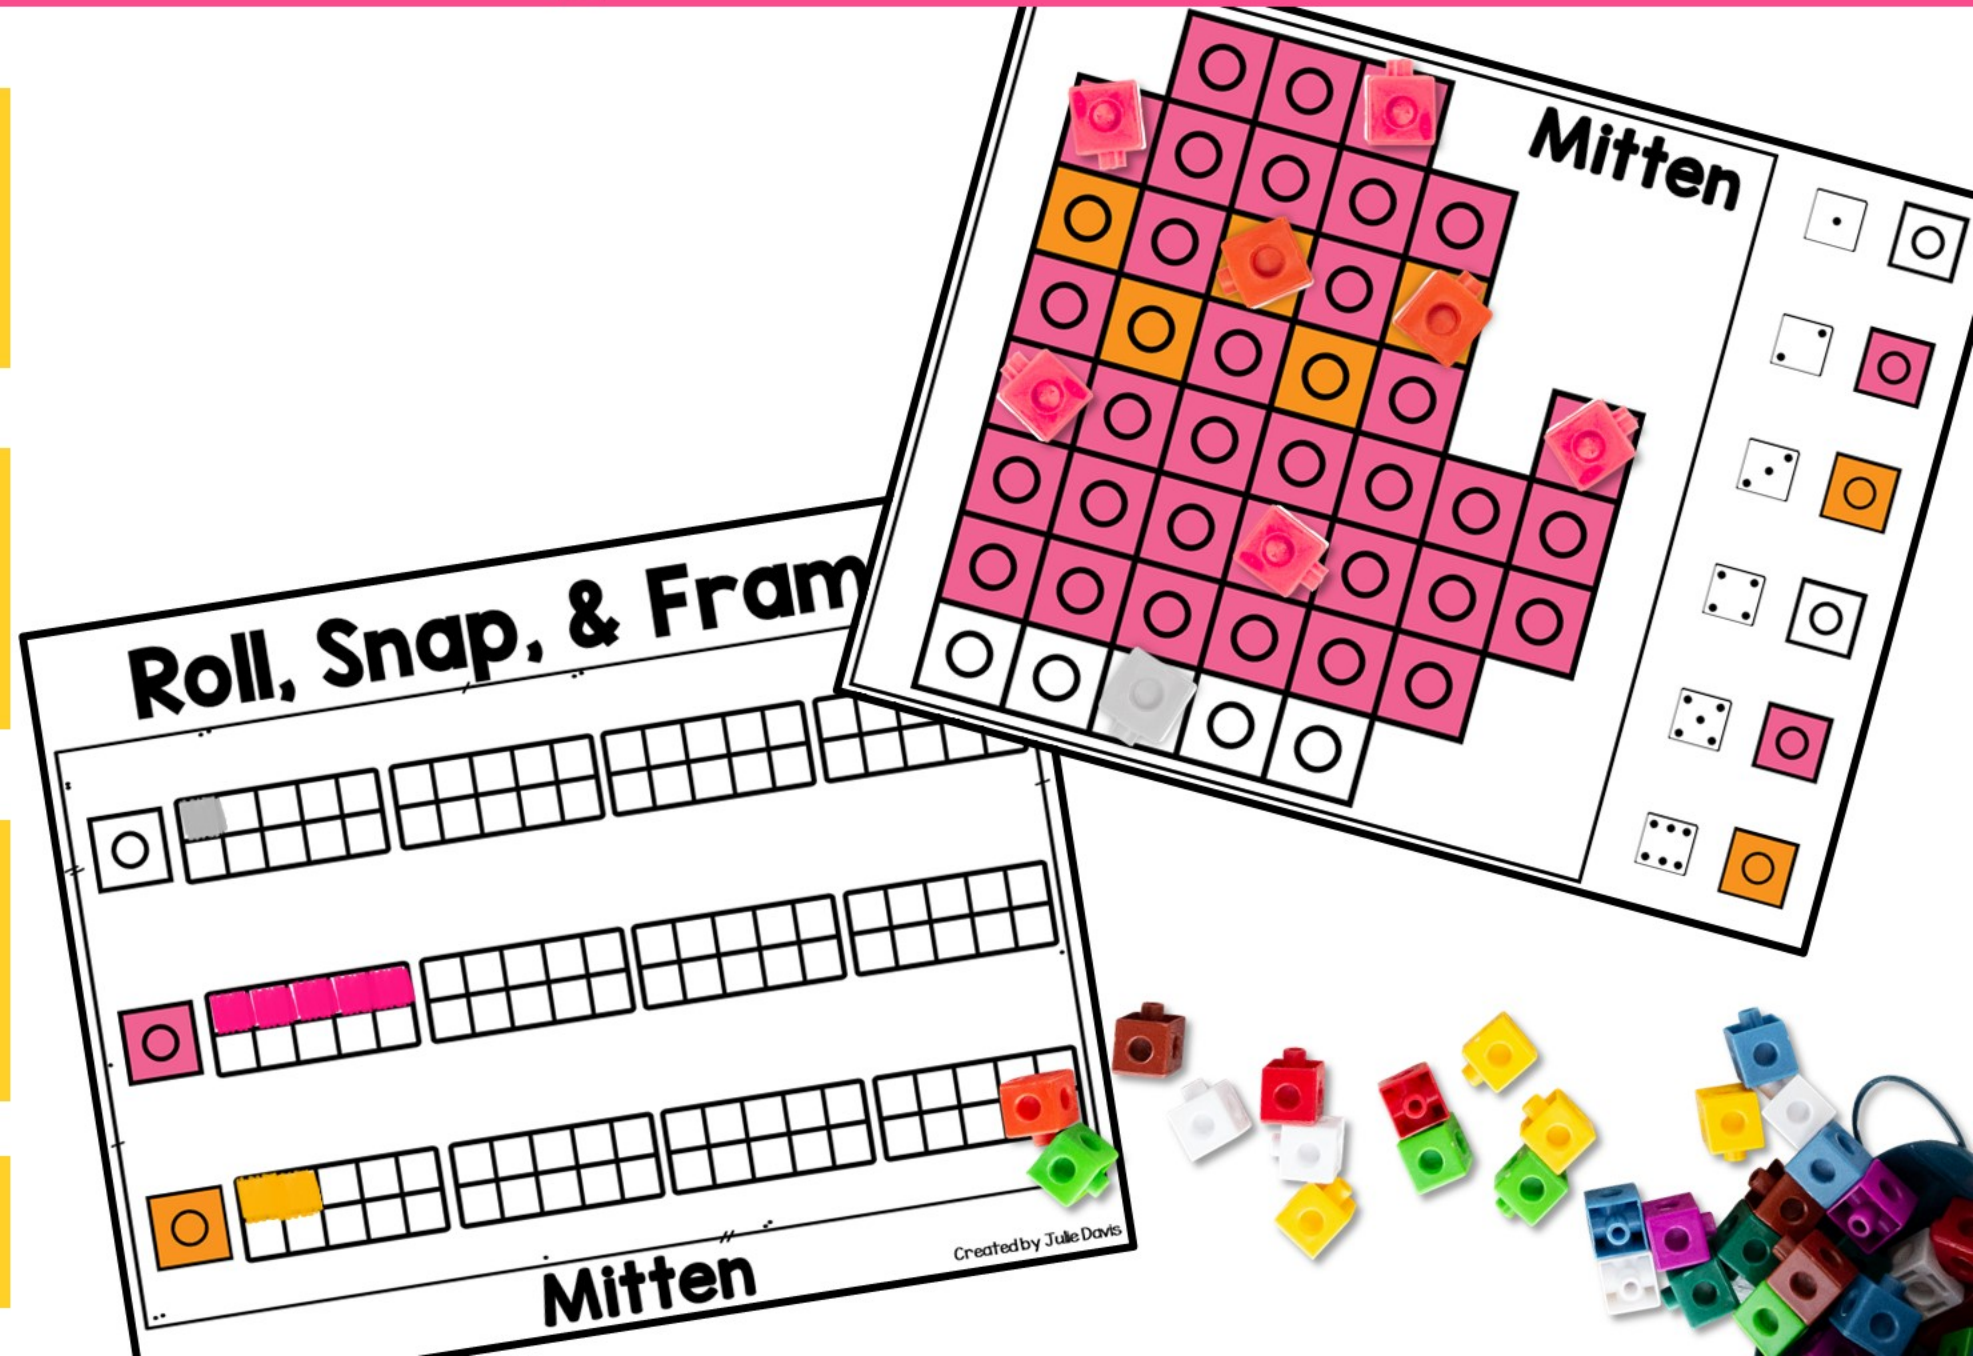

Snap Cube Ten Frame

WINTER

10 different designs!

**Hands-On
Math Centers
to last all
month long!**

Scroll to take
a peek inside

Winter

Incorporating tens frames into centers

10 pages of math skills practice

Minimal prep required

Predictable Centers

How to Use

Students pick a mat and corresponding ten frame mat

Roll the dice and find the matching snap cube

Place the snap cube on the same color on the mat

Color in a square on the ten frame

Ways to Use

Math Small Groups

Math Centers

Morning Bins

Early Finishers

STEM bins

and more!

Roll, Snap, & F